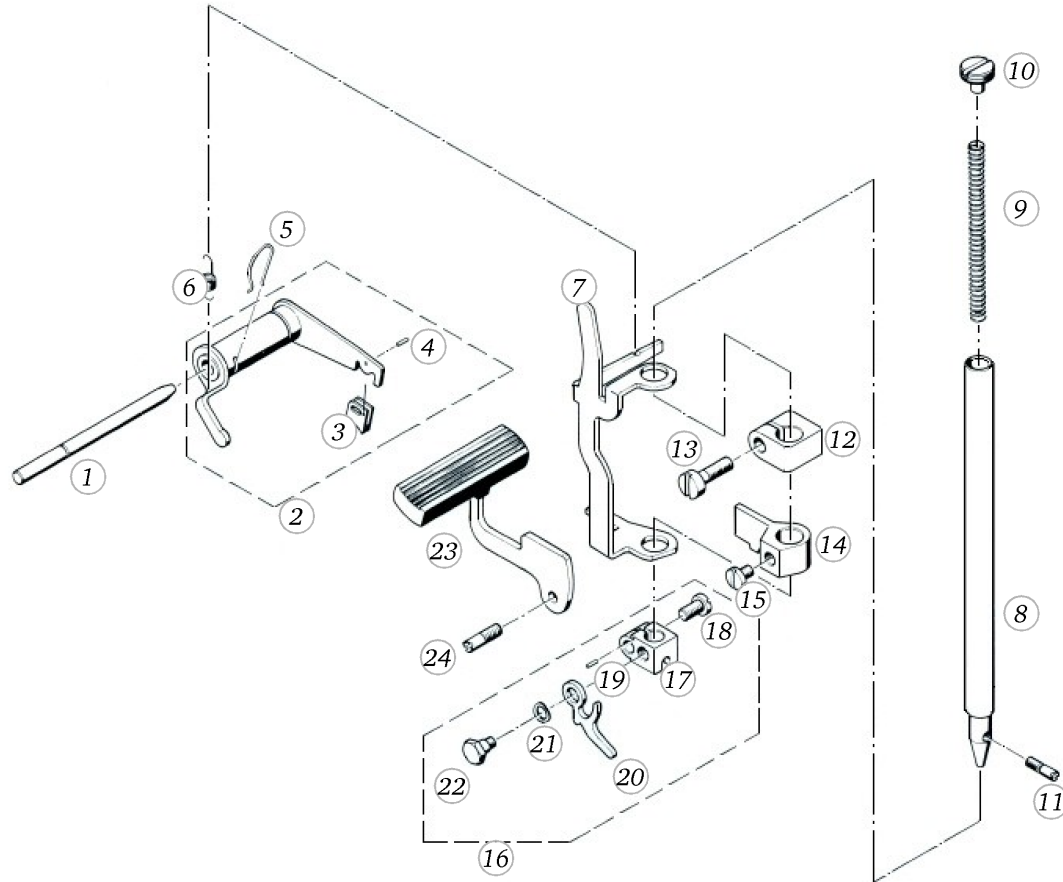

Presser foot bar

Pos	Item number	Description
1	306246030+	AXLE
2	306247030+	DARNING LEVER CPL.
3	306214030+	SLIDE PIECE
4	24877653++	PIN
5	306253030+	DRAWBACK SPRING
6	25600303++	TENSION SPRING
7	306002333+	DISINGAGEING LEVER
8	306000130+	PRESSURE FOOT BAR
9	25544503++	PRESSURE SPRING
10	306007033+	ADJUSTING SCREW
11	306230030+	SHOULDER STUD
12	306271030+	SEWING FOOT CAM
13	20518513++	SCREW
14	306001033+	SEWING FOOT DRIVING
15	20512453++	SCREW
16	306228043+	CLAMPING PIECE
17	306005032+	CLAMPING PIECE
18	20304923++	CYLINDRICAL SCREW M4X10MM
19	24875553++	Spiral Spring Pin 1x4 ISO 8750 - BN874 Art-No. 1323075
20	306225032+	CLAMPING LEVER
21	23227653++	Curved Spring Washers 5.3-8.5x0.25
22	0032855000	Hexagon Screw
23	306256030+	LIFTER LEVER
24	20204143++	SHOULDER STUD