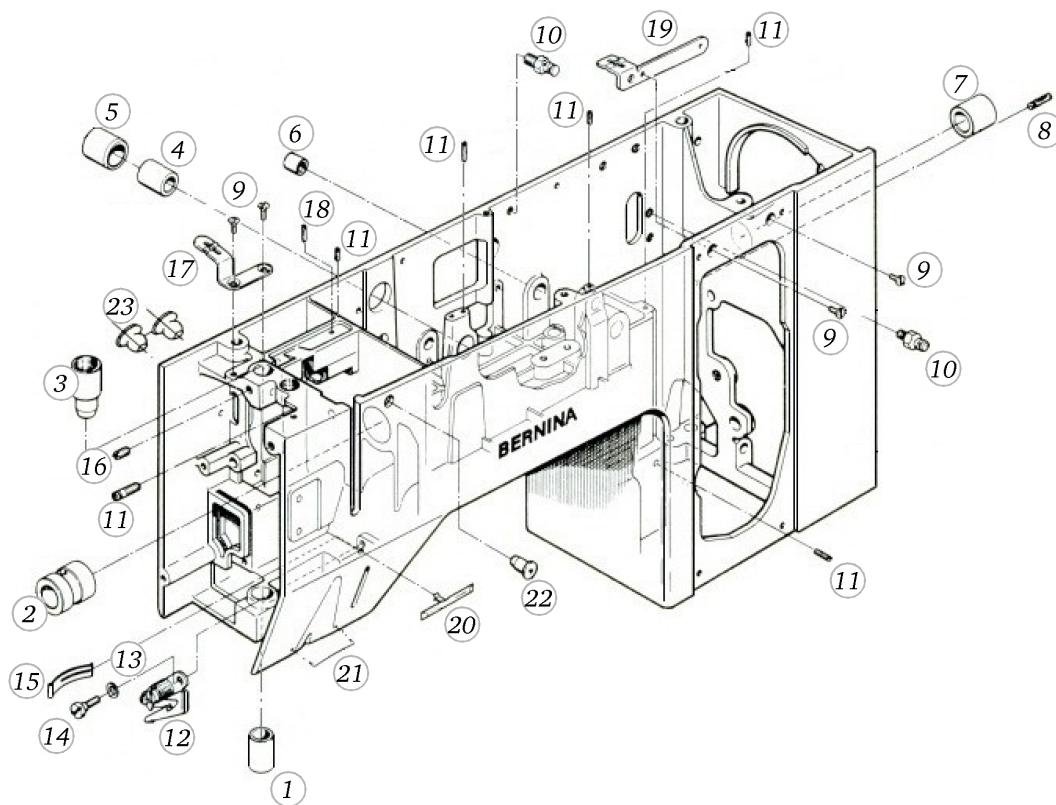

Zur Zeit ist
leider kein Bild
vorhanden.

Spare Parts

BERNINA 950

Upper arm

Pos	Item number	Description
1	300007032+	BUSH
2	300322031+	BUSH
3	300006134+	SEWING FOOT CAM
4	300368030+	COLLAR TO WORM-GEAR SHAFT
5	300369030+	COLLAR TO WORM-GEAR SHAFT
6	301122030+	BUSH
7	300426030+	BUSH
8	24556113++	SLOTTED PIN
9	21450303++	COUNTERSUNK SCREW
10	300374030+	SPECIAL SCREW
11	20003543++	GRUB SCREW 4*6
12	318000043+	THREAD REGULATOR
13	22955613++	WASHER
14	20517063++	SCREW
15	319138030+	TENSION SPRING
16	300361030+	SCREW SOCKET
17	300375030+	SUPPORT
18	20026243++	GRUB SCREW 4*6
19	300376030+	ANGLE
20	319001130+	SLIDE PLATE CPL.
21	319116031+	THREAD GUIDE
22	300398030+	COVER
23	300372030+	CLOSING CAP

Pos	Item number	Description
1	0032385100	GEAR COVER
2	322263030+	HOOK COVER
3	25627703++	TENSION SPRING
4	22954683++	Flat Washer M4 DIN 433 - BN726 Art-No. 1269577
5	0069017000	COVER
6	321259031+	OVAL-HEAD SCREW
7	23500853++	Circlips For Shafts d1 2.3 DIN6799 - BN809 Art-No.1284630
8	322256040+	UPPER ARM COVER 940
9	322109031+	FASTENING SPRING
10	322094131+	SPECIAL SCREW
11	23587653++	LOCK RING BENZING
12	319090034+	THREAD GUIDE
13	322112031+	LINK PLATE
14	322257020+	TOP
15	20702323++	SETSCREW
16	0301145000	BELTCOVER
17	0301155000	HANDWHEELCOVER
18	20702823++	SCREW