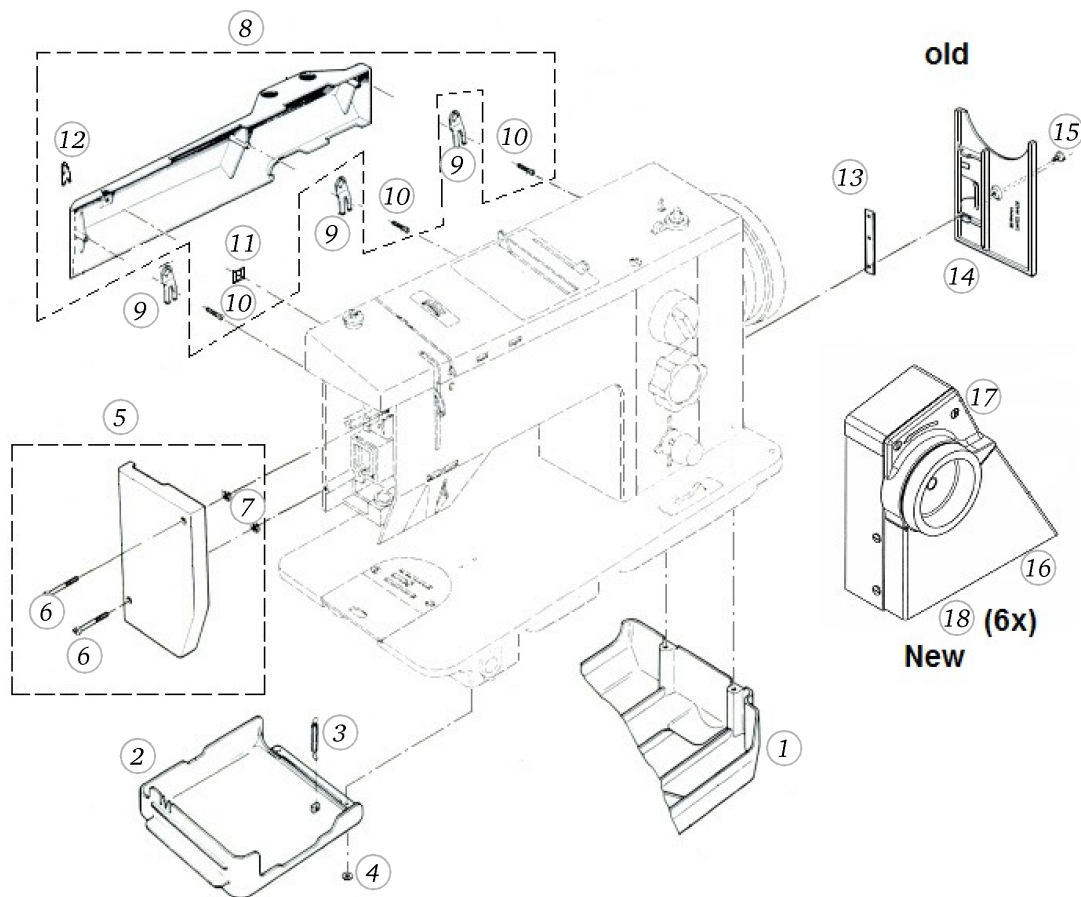

Zur Zeit ist
leider kein Bild
vorhanden.

Spare Parts

BERNINA 950

Upper arm

Pos	Item number	Description
1	300007032+	BUSH
2	300322031+	BUSH
3	300006134+	SEWING FOOT CAM
4	300368030+	COLLAR TO WORM-GEAR SHAFT
5	300369030+	COLLAR TO WORM-GEAR SHAFT
6	301122030+	BUSH
7	300426030+	BUSH
8	24556113++	SLOTTED PIN
9	21450303++	COUNTERSUNK SCREW
10	300374030+	SPECIAL SCREW
11	20003543++	GRUB SCREW 4*6
12	318000043+	THREAD REGULATOR
13	22955613++	WASHER
14	20517063++	SCREW
15	319138030+	TENSION SPRING
16	300361030+	SCREW SOCKET
17	300375030+	SUPPORT
18	20026243++	GRUB SCREW 4*6
19	300376030+	ANGLE
20	319001130+	SLIDE PLATE CPL.
21	319116031+	THREAD GUIDE
22	300398030+	COVER
23	300372030+	CLOSING CAP

Pos	Item number	Description
1	0032385100	GEAR COVER
2	322263030+	HOOK COVER
3	25627703++	TENSION SPRING
4	22954683++	Flat Washer M4 DIN 433 - BN726 Art-No. 1269577
5	0069017000	COVER
6	321259031+	OVAL-HEAD SCREW
7	23500853++	Circlips For Shafts d1 2.3 DIN6799 - BN809 Art-No.1284630
8	322256040+	UPPER ARM COVER 940
9	322109031+	FASTENING SPRING
10	322094131+	SPECIAL SCREW
11	23587653++	LOCK RING BENZING
12	319090034+	THREAD GUIDE
13	322112031+	LINK PLATE
14	322257020+	TOP
15	20702323++	SETSCREW
16	0301145000	BELTCOVER
17	0301155000	HANDWHEELCOVER
18	20702823++	SCREW