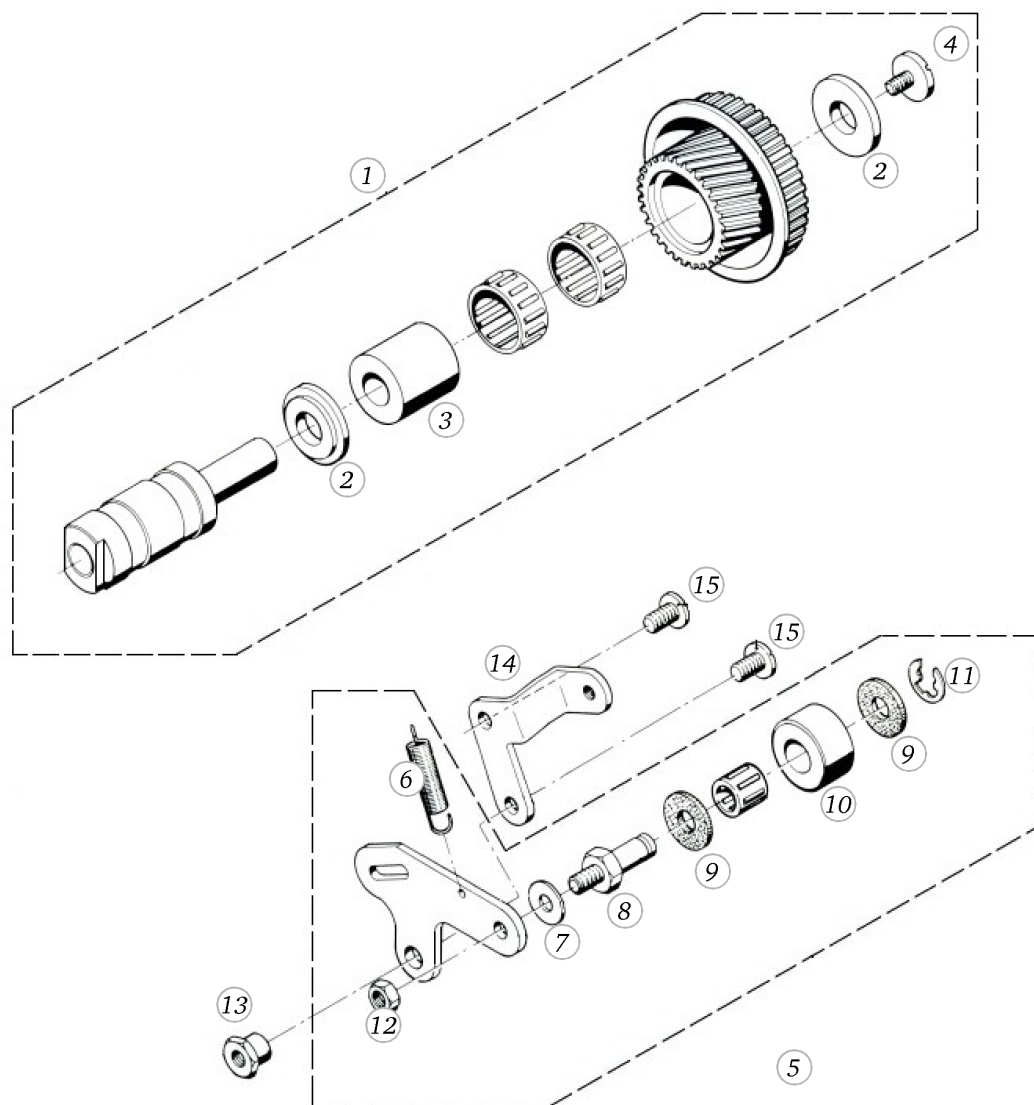

Step Pulley

Pos	Item number	Description
1	0068737000	STEP PULLEY
2	305290030+	WASHER
3	305335030+	BUSH
4	20704513++	SETSCREW
5	305278040+	TIGHTENER CPL.
6	25603503++	TENSION SPRING
7	22957113++	WASHER
8	305277030+	BOLT
9	23129503++	INSULATING WASHER
10	305278030+	TIGHTENER
11	23502053++	Circlip For Shafts d1 6 DIN6799 - BN809 Art- No.1284673
12	22504513++	HEXAGONAL NUT
13	305275030+	THREADED BUSH
14	305286030+	ANGLE
15	20705113++	SETSCREW