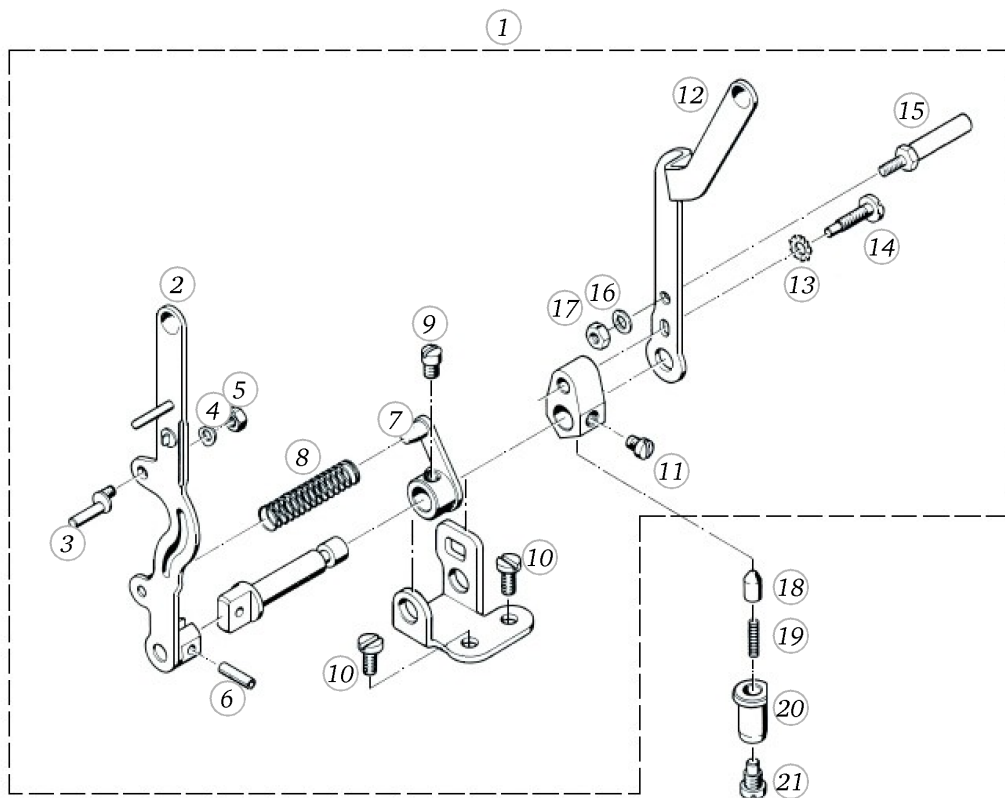

Zig zag width dial

Pos	Item number	Description
33	309108030+	PAWL
34	25629203++	Spring
35	309111031+	STEERING_LEVER
36	309113030+	TRANSPORT PAWL
37	21055943++	HEAD SHOULDER SCREW
38	25600203++	TENSION SPRING
39	25601703++	TENSION SPRING
40	309092030+	RASTER LEVER
41	25603703++	TENSION SPRING
42	22959213++	WASHER
43	309101030+	CHAGING LEVER
44	309096030+	GRUB SCREW
45	22951923++	Flat Washer d3.2/D 7xs0.5
46	22502013++	Hex Jam Nut M3 Din439b
47	309093031+	LCR-LEVER
48	309105030+	GRUB SCREW
49	22952013++	Flat Washers M3 ISO 7089 - BN14683 Art-No. 1729241
50	21450303++	COUNTERSUNK SCREW

Pos	Item number	Description
1	308286031+	SCALA PLATE
2	20301523++	CYLINDRICAL SCREW 3*3.5
3	308290040+	Z.Z. BUTTON
4	20204143++	SHOULDER STUD
5	0012697006	KNOB CPL.
6	20100513++	GRUB SCREW
7	23130503++	INSULATING WASHER
8	309125030+	BUTTON
9	0023615003	SLIDING ARROW
10	22503523++	HEXAGONAL NUT
11	0028667004	BUTTON

Cam stack

Pos	Item number	Description
1	310051130+	WORM GEAR SHAFT
2	310052140+	CURVED PACKAGE
3	310053030+	WORM GEAR
4	20085743++	GRUB SCREW
5	20026243++	GRUB SCREW 4*6
6	310059030+	HEXAGONAL SCREW
7	310054030+	FOAM RUBBER
8	310278040+	SET COLLAR
9	20026843++	GRUB SCREW
10	20086543++	GRUB SCREW
11	312013030+	Stitch selector
12	20301823++	CYLINDRICAL SCREW 3*4

Pos	Item number	Description
1	311233041+	SWITCH LEVER BEARING
2	311227030+	SENSOR ADJUSTING LEVER
3	311237030+	ADJUSTING BOLT
4	23225753++	Curved Spring Washers M3 DIN 137 A - BN795 Art-No. 1280317
5	22502313++	HEXAGONAL NUT
6	24879553++	PIN
7	311020030+	LEVER CPL.
8	25551603++	PRESSURE SPRING
9	20511813++	SCREW
10	21001013++	CYL.HEAD SHOULDER SCREW
11	20651243++	SCREW
12	311226130+	COUPLING LEVER
13	23350653++	Curved Spring Washe d4.3xD8xs0.5
14	20652443++	SCREW
15	311247030+	COUPLING BOLT
16	23226353++	WASHER A4
17	22503723++	HEXAGONAL NUT
18	311011030+	PISTON
19	25527703++	PRESSURE SPRING
20	311010230+	PISTON BUSH
21	311248030+	SCREW