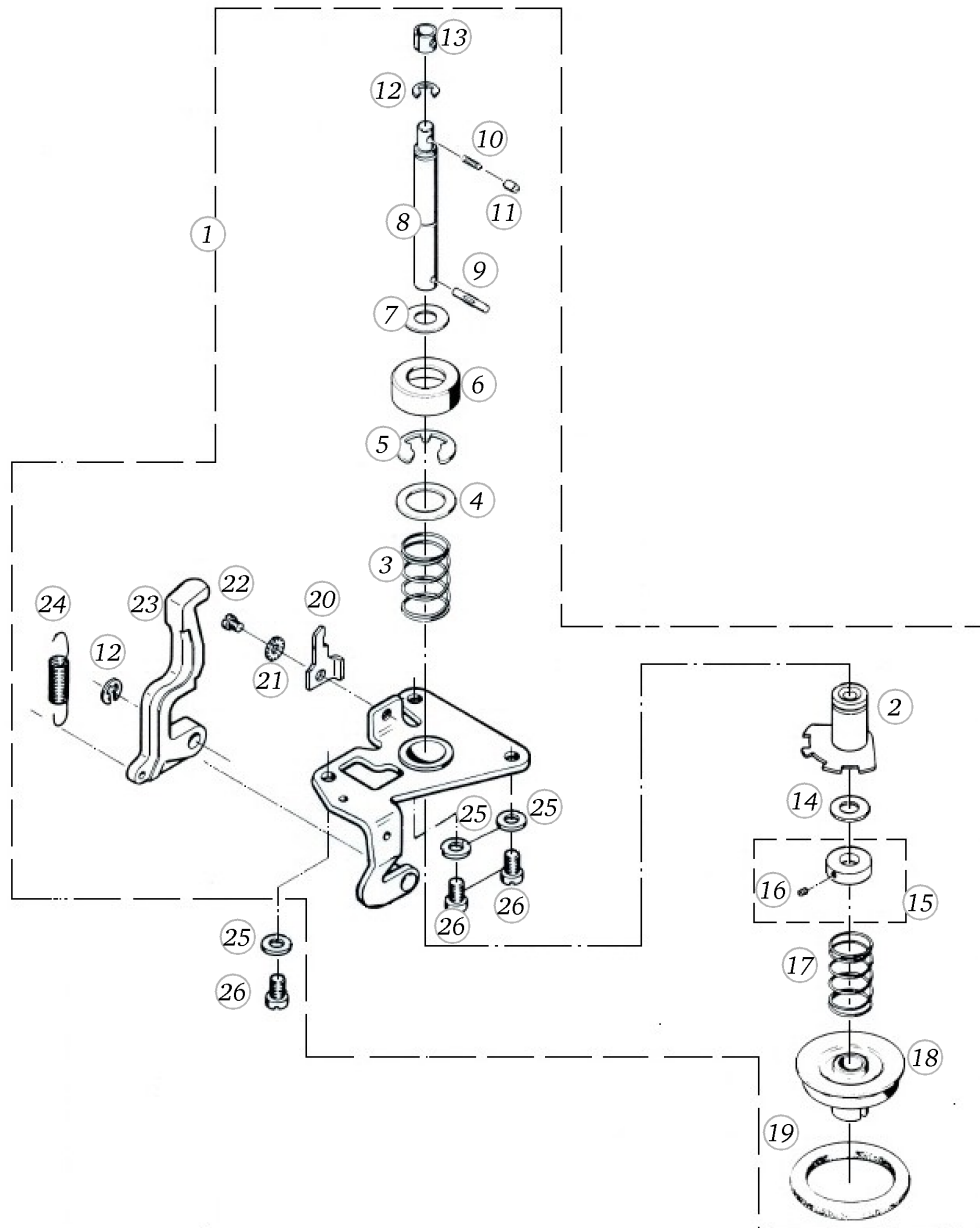

Pos	Item number	Description
1	0040787000	HOOK CPL. 940
2	0040767100	HOOK WITHOUT BC
3	20504153++	OVAL-HEAD SCREW
4	0040807100	BALANCE WEIGHT CPL.
6	20676053++	SCREW
7	20500003++	SCREW
8	317015233+	THREAD REFUSE
10	317027032+	CLAMPING RING
11	330026030+	BOBBIN
12	330026030+	BOBBIN
13	317074030+	WASHER
14	0040777000	BOBBIN CASE CPL.
15	317017031+	TENSION SPRING 217N/940/50
16	317018031+	ADJUSTING SCREW
17	20501743++	SCREW
18	25504103++	PRESSURE SPRING
19	0040817000	BOBBIN CASE HINGE
20	317021030+	HINGE PIN
21	317022030+	SCREW 2.3 MM
22	317023030+	STOP SCREW 2.4 MM
23	317024030+	SCREW 2.6 MM
24	317025030+	SCREW 2.8 MM
25	317026030+	SCREW 3 MM

Pos	Item number	Description
1	318214041+	THREAD TIGHTENING CPL.
2	318214041+	THREAD TIGHTENING CPL.
3	23501753++	Circlip For Shafts d1 5 DIN6799 - BN809 Art-No.1284665
4	318202031+	STRECHING AXLE
5	318024130+	DISTANCE WASHER
6	318009131+	THREAD TIGHTENING DISK
7	318010132+	INTERMEDIATE THREAD DISK
8	0067387200	THRUST PIECE
9	25570503++	PRESSURE SPRING
10	318012331+	ADJUSTING NUT
11	318213031+	ADJUSTABLE SCREW
12	318135032+	FLAT SPRING
13	22953513++	WASHER
14	22954683++	Flat Washer M4 DIN 433 - BN726 Art-No. 1269577
15	22503713++	HEXAGONAL NUT
16	318196031+	TENSION SUPPORT
17	318198030+	LEVER
18	318209032+	TIGHT FIT SCREW
19	22502013++	Hex Jam Nut M3 Din439b
20	318207030+	SCALA
21	318206030+	SHOULDER SCREW
22	318205030+	DISENGAGEING LEVER
23	24175613++	CYLINDRICAL PIN
24	23500553++	Circlips For Shafts d1 1.5 DIN6799 - BN809 Art-No.1284614
25	29404083++	ASSEMBLAGE SCREW 4x6

Thread stand

Pos	Item number	Description
1	319140040+	REEL OF COTTON
2	319140030+	SUPPORT
3	23050623++	SLEEVE
4	319135032+	FELT WASHER
5	319139030+	COTTON-REEL PIN
6	22503713++	HEXAGONAL NUT
7	20303713++	CYLINDRICAL SCREW