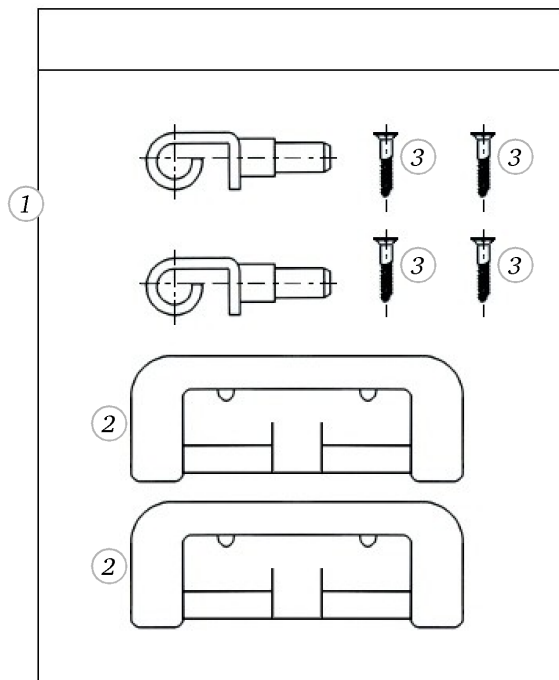

Pos	Item number	Description
1	0040117003	HINGED PACKING
2	302035130+	HINGED HALF
3	22004303++	SCREW