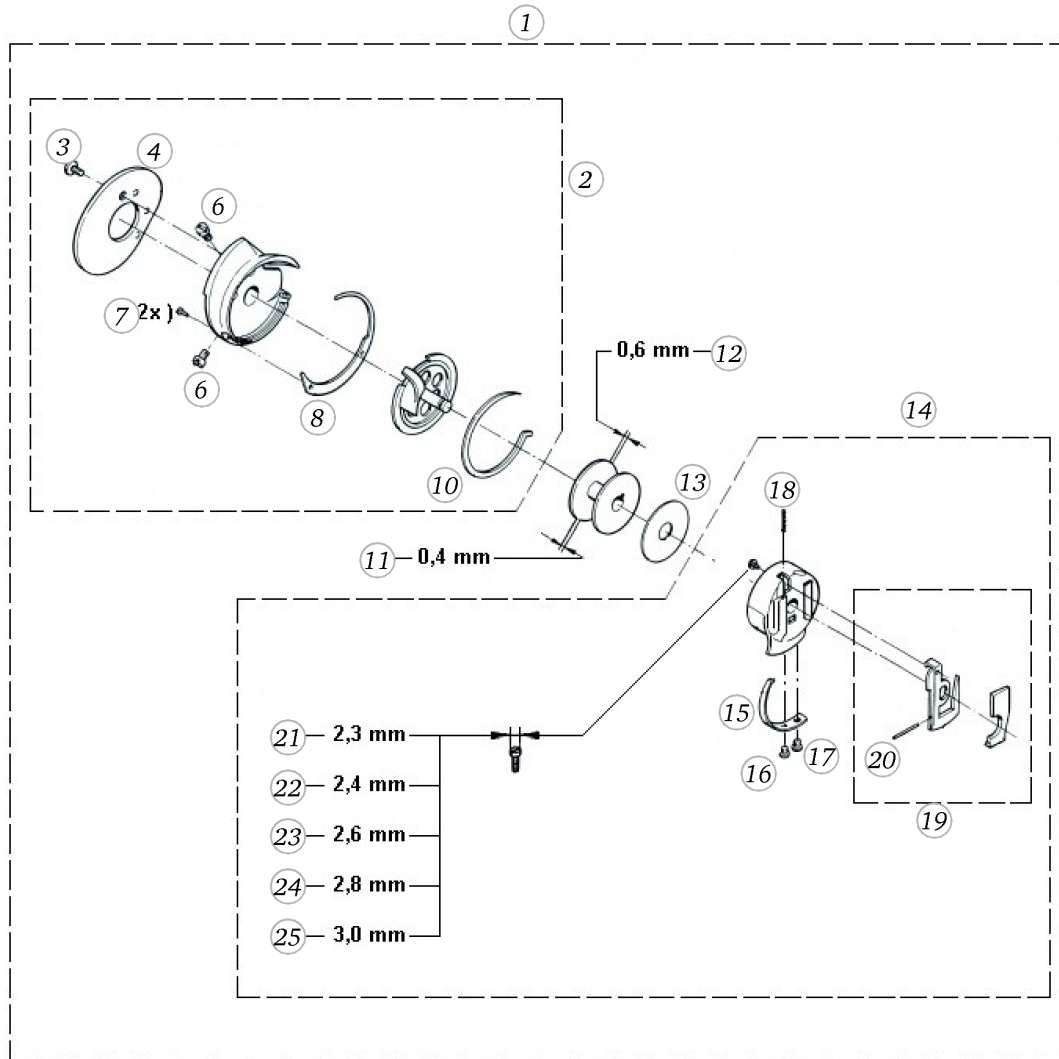

Pos	Item number	Description
34	22961813++	WASHER
35	313307030+	TOGGLE
36	24134943++	CYNDRICAL PIN
37	22962203++	WASHER

Adjusting lever

Pos	Item number	Description
1	24159243++	CYLINDRICAL PIN
2	23502053++	Circlip For Shafts d1 6 DIN6799 - BN809 Art-No.1284673
3	23129003++	INSULATING WASHER
4	0068827000	ADJUSTING LEVER CPL.
5	313417030+	STOP SCREW
6	313419030+	PROTECTION BOW
7	313405130+	STOP LEVER
8	23501453++	Circlips For Shafts d1 4 DIN6799 - BN809 Art-No.1284657
9	25627303++	TENSION SPRING
10	313418030+	LINK
11	21060153++	CYL.HEAD SHOULDER SCREW
12	313006131+	BRAKING SPIGOT
13	25528303++	PRESSURE SPRING
14	20052143++	GRUB SCREW M6X6MM
15	313471030+	JUNCTION LASHING
16	21149743++	SCREW
17	313470030+	GUIDE LASHING
18	21300313++	HEXAGONAL SCREW
19	0032375000	STEERING LEVER CPL :950
20	313334031+	ECCENTRIC SCREW
21	23226353++	WASHER A4
22	22503513++	HEXAGONAL NUT
23	20577353++	CYLINDRICAL SCREW
24	25652703++	TENSION SPRING
25	311138030+	BOW
26	313468030+	POSITIONING PIN
27	20306983++	CYLINDRICAL SCREW

Hook driving system

Pos	Item number	Description
1	313409030+	SWING LEVER
2	313414030+	CAM
3	313508030+	LEVER
4	21146943++	SCREW
5	21055053++	CYL.HEAD SHOULDER SCREW
6	316225030+	GEAR WHEEL
7	20086643++	GRUB SCREW
8	22961743++	WASHER
9	0041677000	SET COLLAR CPL.
10	20005043++	GRUB SCREW 5*0.5*4
11	316236030+	BALANCE ECCENTRIC
12	20005343++	GRUB SCREW 5*0.5*5
13	316227030+	PLATE WAVE
14	316038431+	BEVEL GEAR
15	20576943++	SCREW
16	0040757001	BEVEL GEAR CPL.
17	316040131+	HOOK SHAFT
18	0040737000	SET COLLAR CPL.