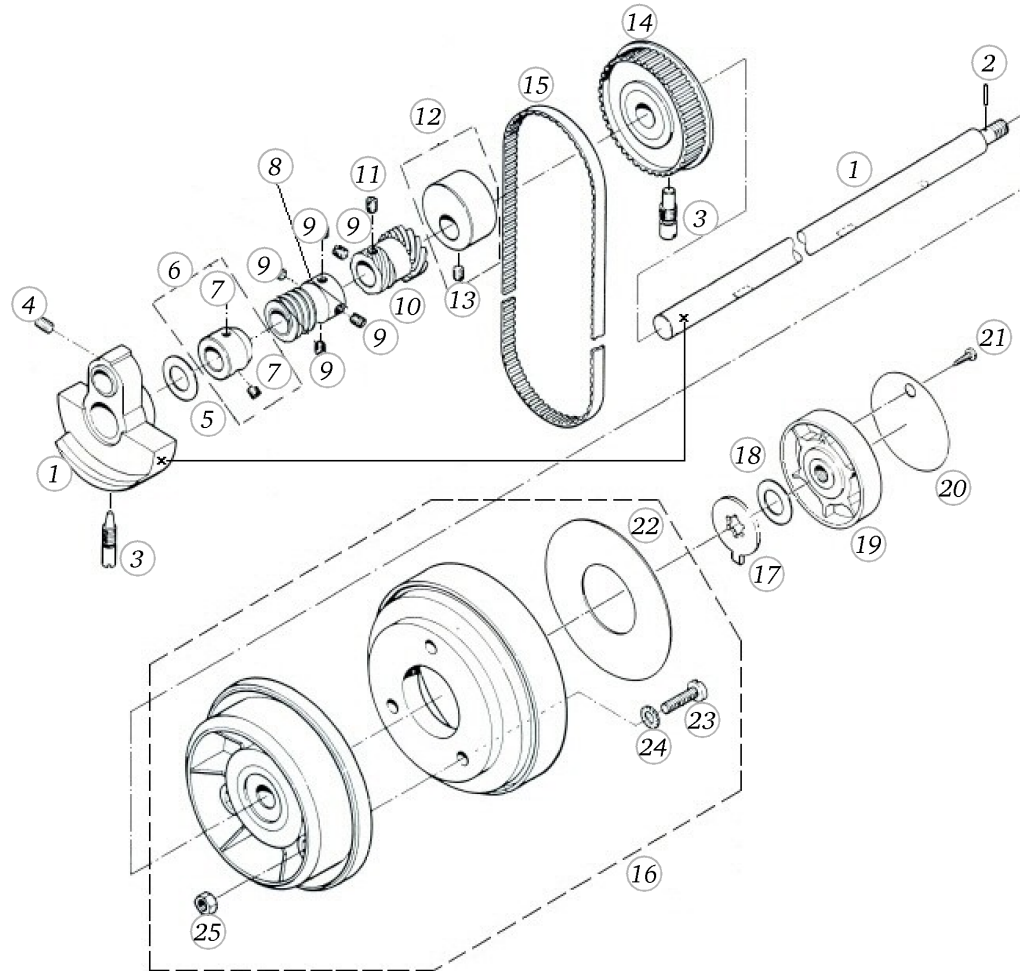

Frame Shaft Cpl

Pos	Item number	Description
1	303239040+	FRAME SHAFT CPL.
2	24876953++	PIN
3	0012395000	CONICAL SCREW
4	20088043++	GRUB SCREW 6*6.5
5	303200031+	Washer
6	0015057100	SET COLLAR
7	20086443++	GRUB SCREW 5*3
8	303223021+	WORM
9	20086343++	GRUB SCREW
10	303009031+	SPIRAL GEAR
11	20004743++	GRUB SCREW
12	303245040+	BALANCE ECCENTRIC
13	20005343++	GRUB SCREW 5*0.5*5
14	303231030+	DRIVE PULLEY
15	305285030+	TOOTH BELT
16	0302307000	HANDWHEEL
17	305332030+	BEARING RETAINER
18	0078955051	SYNTHETIC WASHER
19	305274031+	TRIP SCREW
20	305197130+	COVER
21	21700983++	CYL. HEAD SCREW
22	305284030+	COVER SHEET
23	20307213++	CYLINDRICAL SCREW
24	23350753++	DENTED WASHER
25	22504813++	HEXAGONAL NUT 5*4