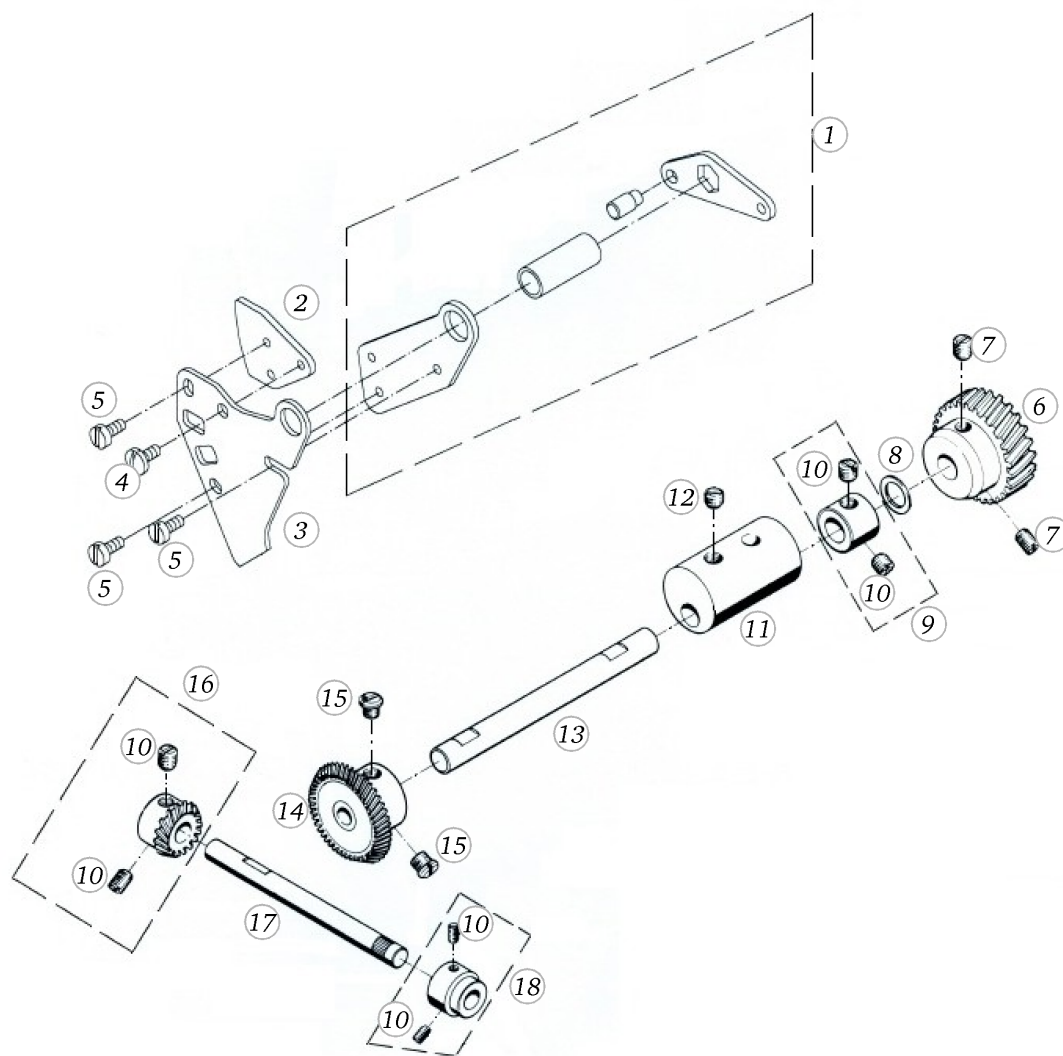

Pos	Item number	Description
34	22961813++	WASHER
35	313307030+	TOGGLE
36	24134943++	CYNDRICAL PIN
37	22962203++	WASHER

Adjusting lever

Pos	Item number	Description
1	24159243++	CYLINDRICAL PIN
2	23502053++	Circlip For Shafts d1 6 DIN6799 - BN809 Art-No.1284673
3	23129003++	INSULATING WASHER
4	0068827000	ADJUSTING LEVER CPL.
5	313417030+	STOP SCREW
6	313419030+	PROTECTION BOW
7	313405130+	STOP LEVER
8	23501453++	Circlips For Shafts d1 4 DIN6799 - BN809 Art-No.1284657
9	25627303++	TENSION SPRING
10	313418030+	LINK
11	21060153++	CYL.HEAD SHOULDER SCREW
12	313006131+	BRAKING SPIGOT
13	25528303++	PRESSURE SPRING
14	20052143++	GRUB SCREW M6X6MM
15	313471030+	JUNCTION LASHING
16	21149743++	SCREW
17	313470030+	GUIDE LASHING
18	21300313++	HEXAGONAL SCREW
19	0032375000	STEERING LEVER CPL :950
20	313334031+	ECCENTRIC SCREW
21	23226353++	WASHER A4
22	22503513++	HEXAGONAL NUT
23	20577353++	CYLINDRICAL SCREW
24	25652703++	TENSION SPRING
25	311138030+	BOW
26	313468030+	POSITIONING PIN
27	20306983++	CYLINDRICAL SCREW

Hook driving system

Pos	Item number	Description
1	313409030+	SWING LEVER
2	313414030+	CAM
3	313508030+	LEVER
4	21146943++	SCREW
5	21055053++	CYL.HEAD SHOULDER SCREW
6	316225030+	GEAR WHEEL
7	20086643++	GRUB SCREW
8	22961743++	WASHER
9	0041677000	SET COLLAR CPL.
10	20005043++	GRUB SCREW 5*0.5*4
11	316236030+	BALANCE ECCENTRIC
12	20005343++	GRUB SCREW 5*0.5*5
13	316227030+	PLATE WAVE
14	316038431+	BEVEL GEAR
15	20576943++	SCREW
16	0040757001	BEVEL GEAR CPL.
17	316040131+	HOOK SHAFT
18	0040737000	SET COLLAR CPL.