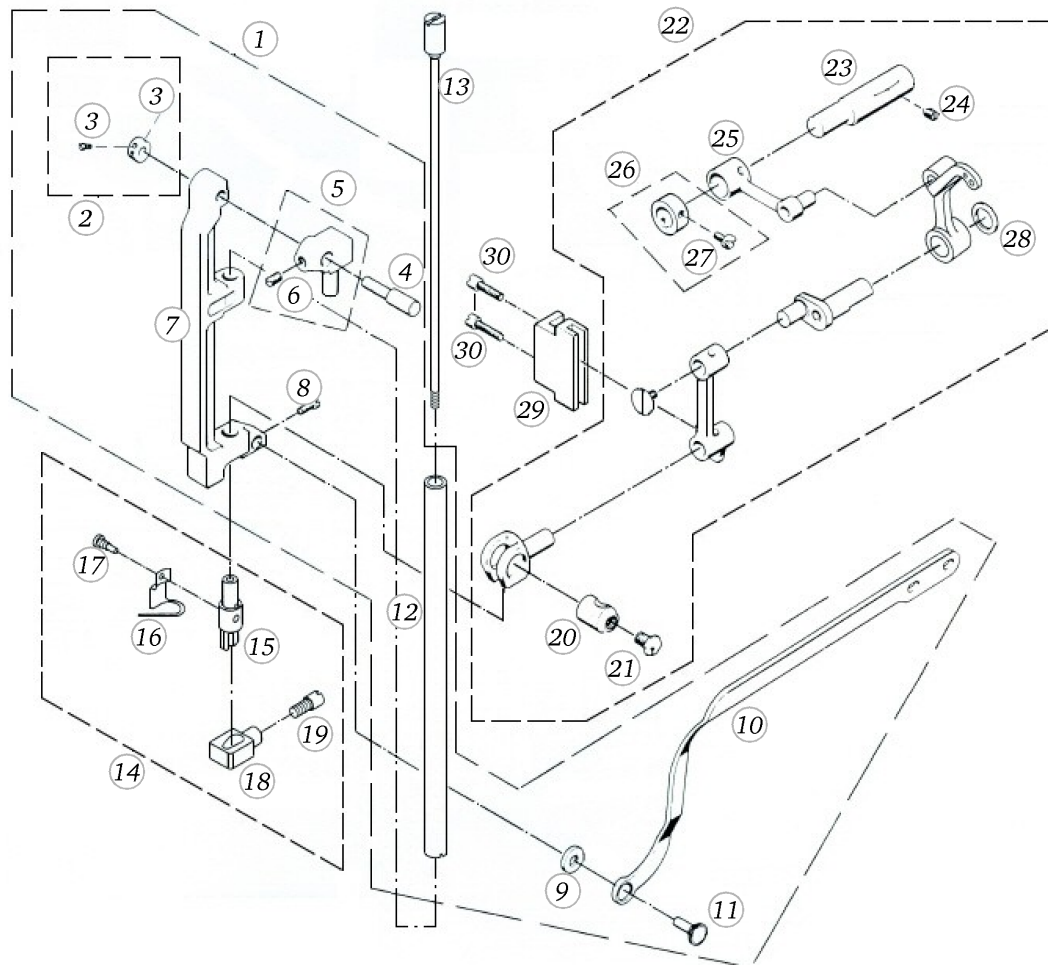

Needle bar and Take up lever

Pos	Item number	Description
1	304263040+	NEEDLE BAR BRACKET
2	0011217000	SET COLAR CPL.4
3	20500353++	Cylinder Head Screw M2x2.5
4	304009130+	AXLE BOLT
5	0068697000	SUPPORT
6	20003443++	GRUB SCREW M4X5MM
7	304257030+	NEEDLE BAR BRACKET
8	20505713++	SCREW
9	23000413++	WASHER
10	304236030+	PULL ROD
11	304018134+	ECCENTER BOLT
12	304024132+	NEEDLE BAR
13	304025034+	THREADED ROD CPL.
14	304029141+	NEEDLE HOLDER CPL.
15	304030032+	NEEDLE MOUNTING
16	304004530+	THREAD GUIDE
17	20350453++	CYLINDRICAL SCREW 2.3*5.5
18	304002532+	NEEDLE HOLDER
19	304202030+	NEEDLE HOLDER SCREW
20	304006133+	TOGGLE BOLT
21	21303083++	HEXAGONAL HEAD SCREW
22	0068727000	TAKE-UP-LEVER 950
23	304034130+	LINK PIN
24	20026243++	GRUB SCREW 4*6
25	0042165000	LINK
26	0011207000	SET COLLAR CPL.
27	20100383++	GRUB SCREW
28	304273030+	WASHER
29	304010132+	TOGGLE LEVER GUIDE
30	20508013++	OVAL-HEAD SCREW