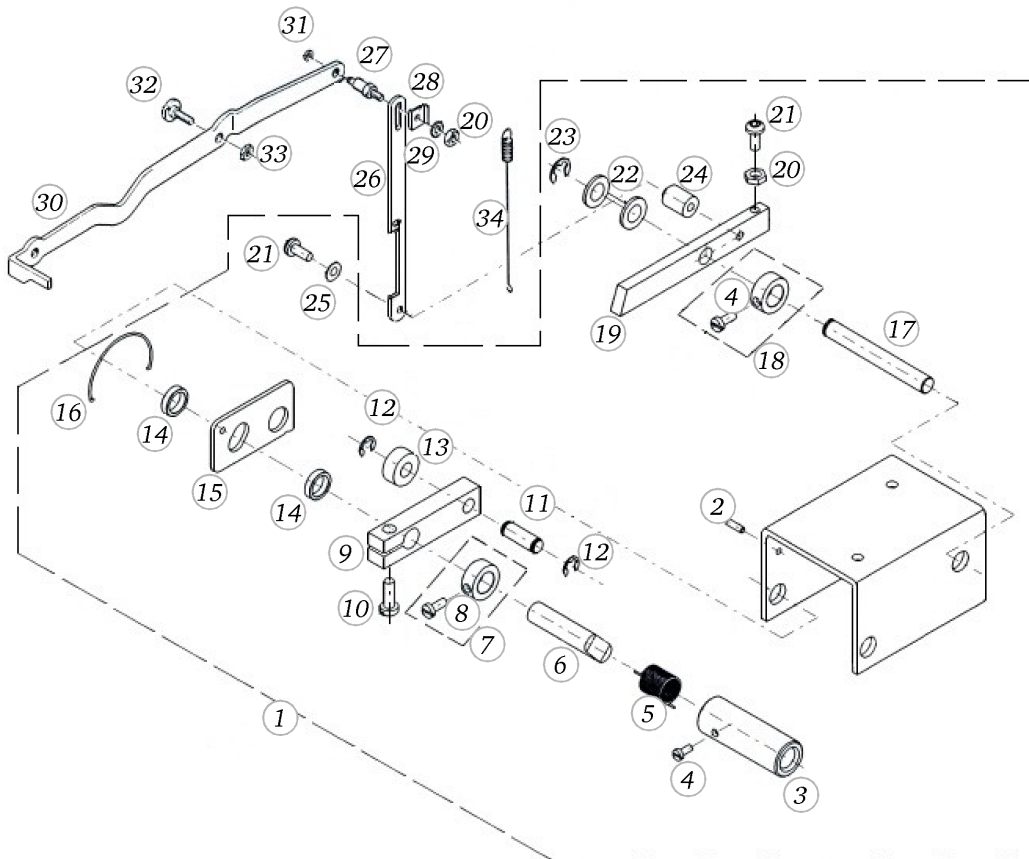

BERNINA 950

Pressure lever

Pos	Item number	Description
32	21002013++	CYL.HEAD SHOULDER SCREW
33	22503513++	HEXAGONAL NUT
34	25653503++	TENSION SPRING