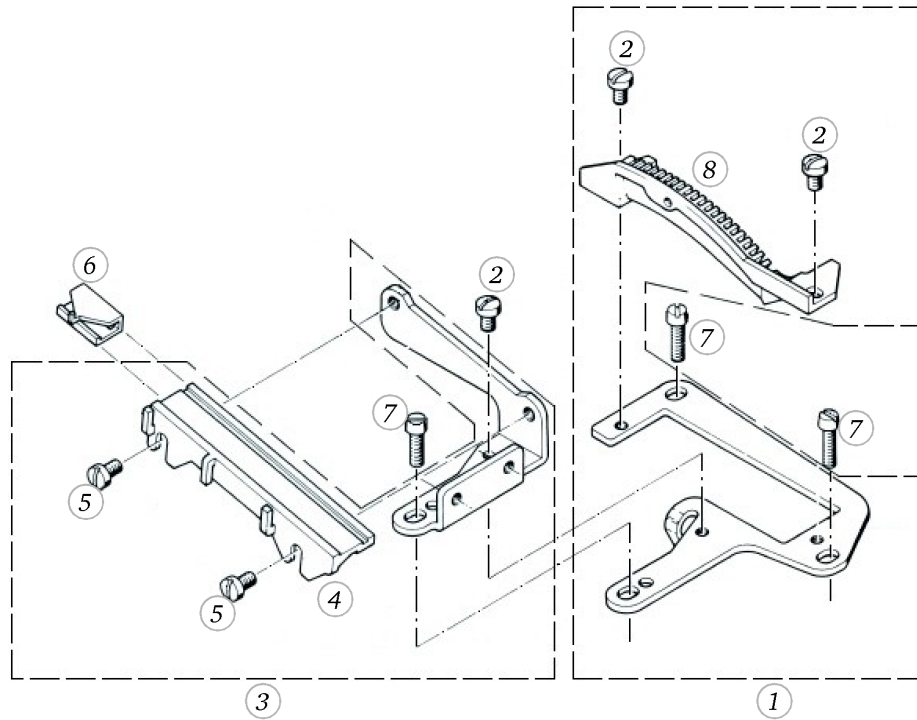

Needle bar connecting arm

Pos	Item number	Description
1	311217040+	RASTER CARRIER CPL.
2	20302083++	CYLINDER SCREW
3	311224040+	SUPPORT
4	311222030+	GUIDE BAR
5	29402083++	CYLINDRICAL SCREW WITH WASHER
6	311223031+	POINTER
7	20304723++	CYLINDRICAL SCREW 4X10
8	311221031+	RASTER