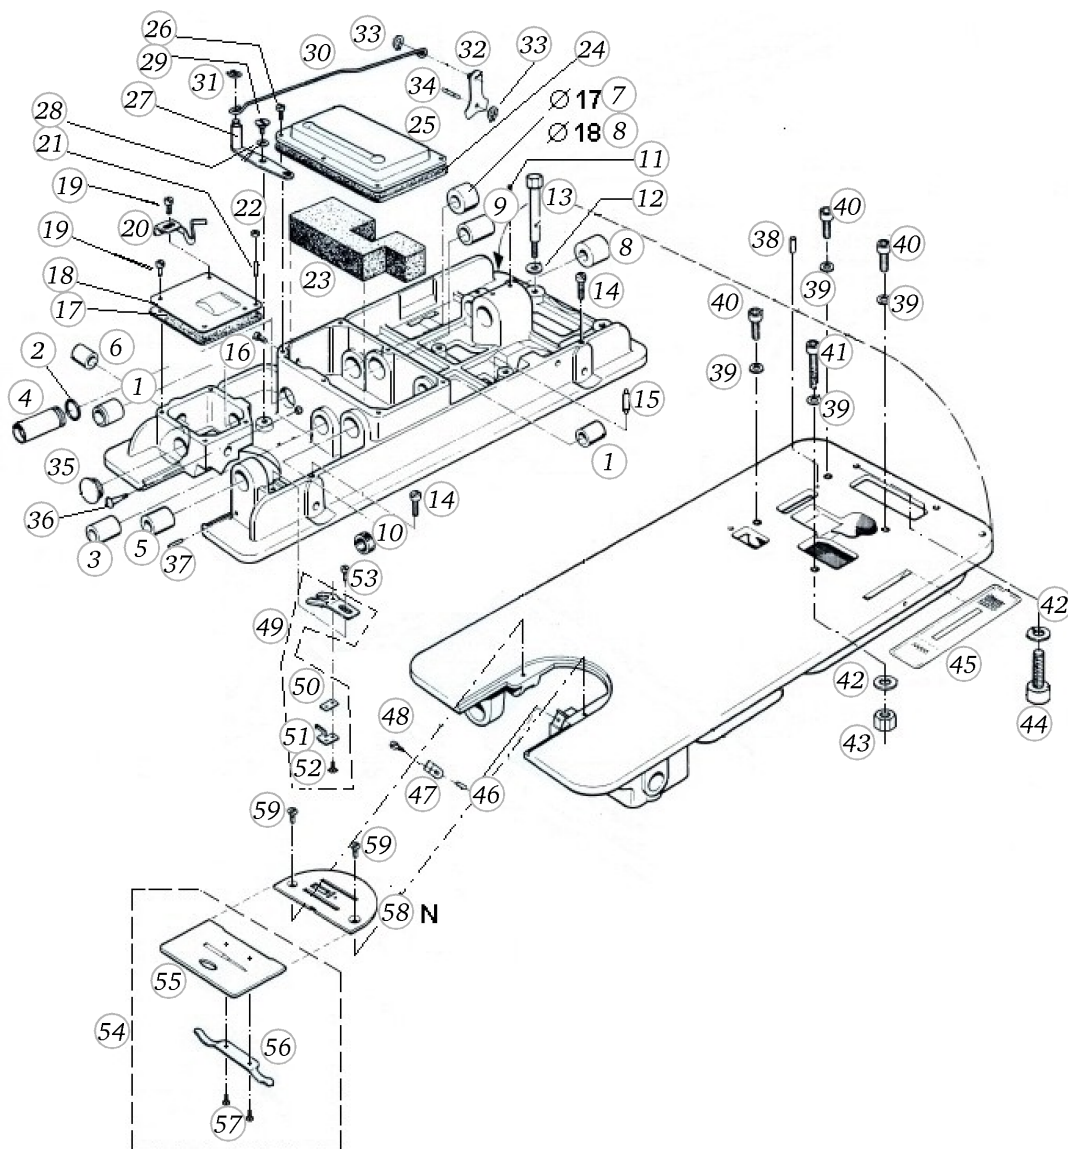

BERNINA 950

Sewing platform

Pos	Item number	Description
1	302208030+	BUSH
2	302232030+	Ring
3	302224030+	BUSH
4	302236031+	SLEEVE
5	302207030+	COLLAR
6	302009031+	BUSH
7	050.157.50.00	Bush D=17
8	302001130+	BUSH
9	302272030+	BUSH
10	302212030+	BOND
11	20086743++	GRUB SCREW 5*5
12	22957313++	WASHER
13	322260030+	SHUT DOWN FOOT
14	20521713++	SCREW
15	24405803++	CÓNICAL PIN
16	20576043++	SCREW
17	302039230+	BOND
18	302040330+	COVER
19	20303913++	CYLINDRICAL SCREW
20	314198030+	FLAT SPRING
21	20077213++	GRUB SCREW
22	22503523++	HEXAGONAL NUT
23	302209031+	LUBRICATING INSERT
24	302204035+	COVER
25	302203030+	COVER
26	20304913++	CYLINDRICAL SCREW
27	314180130+	COUPLING LEVER
28	23226953++	WASHER 5.3x8.5x0.15
29	21149543++	SCREW
30	314034330+	JUNKTION LASHING
31	23525753++	LOCK RING BENZING
32	314032232+	SHIFT KEY LEVER CPL.
33	23501153++	Circlips For Shafts d1 3.2 DIN6799 - BN809 Art- No.1284649