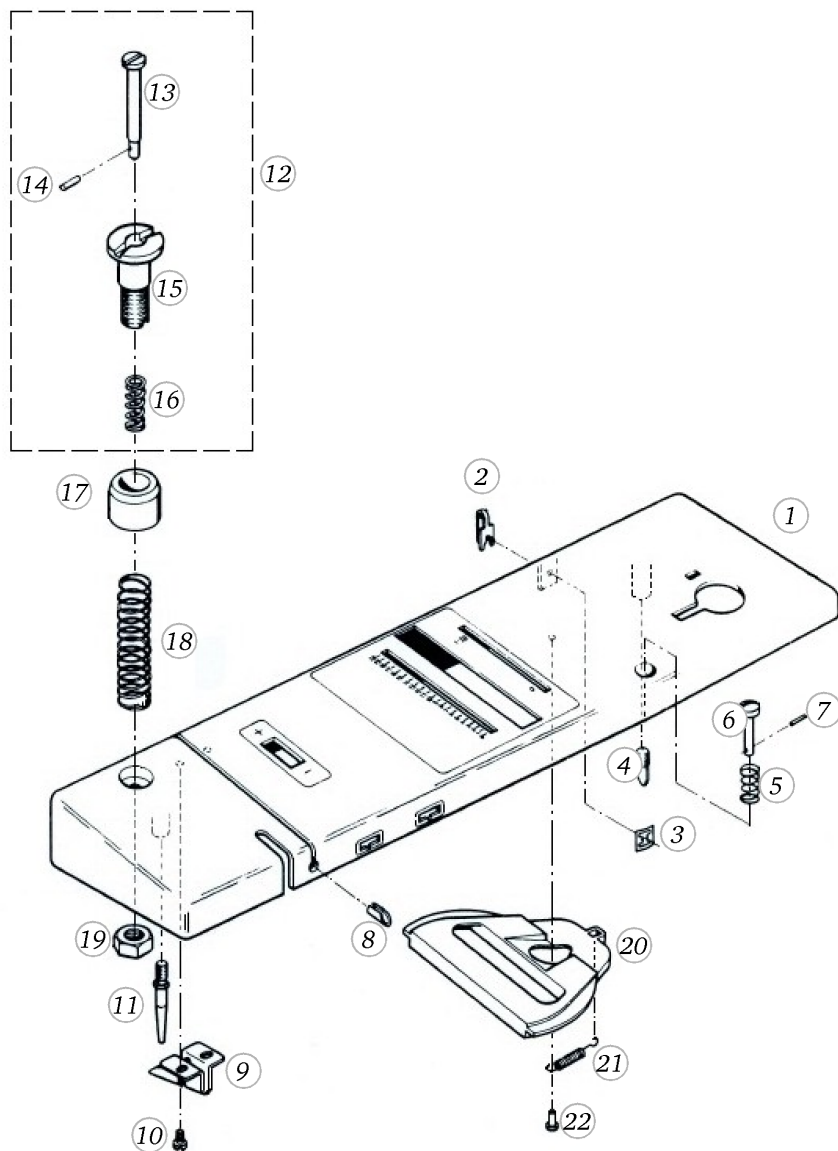

Pos	Item number	Description
1	0069385200	UPPER ARM COVER 950
2	319090034+	THREAD GUIDE
3	23587653++	LOCK RING BENZING
4	321144030+	COTTER PIN
5	25557903++	PRESSURE SPRING
6	321243030+	LOCKING BOLT
7	24876953++	PIN
8	321003131+	THREAD GUIDE TUBE
9	319131030+	THREAD GUIDE
10	20301223++	CYLINDRICAL SCREW
11	321244030+	COTTER PIN
12	320256040+	SPOOLER PRIMING
13	320254031+	LOCKING BOLT
14	24877353++	SPIRAL TENSION SPRING
15	320241031+	CLAMP BOLT
16	25545003++	Spring
17	320238030+	WEARING BUTTON
18	25523003++	PRESSURE SPRING
19	22507513++	HEXAGONAL NUT
20	321239032+	SLIDE BAR
21	321249031+	TORSION SPRING
22	24601523++	RIBBET NAIL