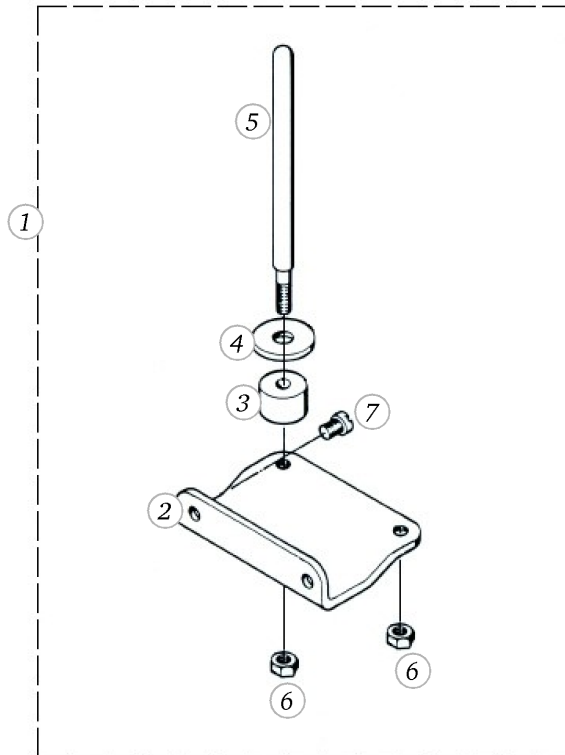

Thread stand

Pos	Item number	Description
1	319140040+	REEL OF COTTON
2	319140030+	SUPPORT
3	23050623++	SLEEVE
4	319135032+	FELT WASHER
5	319139030+	COTTON-REEL PIN
6	22503713++	HEXAGONAL NUT
7	20303713++	CYLINDRICAL SCREW