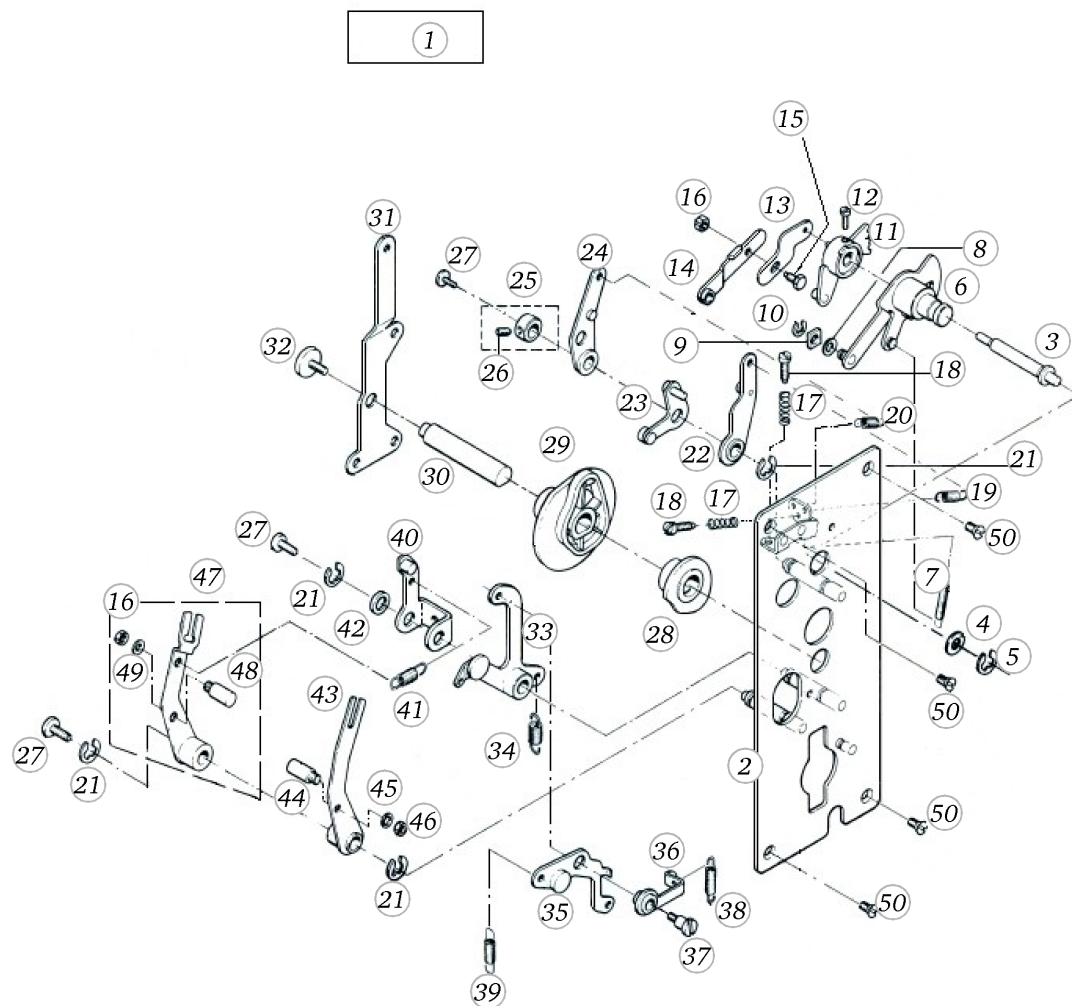

BERNINA 950

Pressure lever

Pos	Item number	Description
32	21002013++	CYL.HEAD SHOULDER SCREW
33	22503513++	HEXAGONAL NUT
34	25653503++	TENSION SPRING

Pos	Item number	Description
1	307005330+	OSC, LEVER AXLE
2	307008240+	FRAME HANDLE CPL.
3	20027143++	GRUB SCREW
4	307009131+	COUPLING HANDLE 930
5	20652843++	SCREW
6	307010030+	PISTON
7	25528903++	PRESSURE SPRING
8	20051143++	GRUB SCREW 5*7
9	22504523++	HEXAGONAL NUT 5*2.5
10	311228031+	TOGGLE LEVER
11	25630103++	TENSION SPRING
12	307007033+	Z.Z. FORK
13	307013030+	SPIRAL GEAR
14	307012030+	SPIRAL GEAR AXLE
15	23127103++	INSULATING WASHER
16	307092047+	ZZ.-CRANK
17	20514313++	OVAL-HEAD SCREW
18	20703043++	SETSCREW
19	20301313++	CYLINDRICAL SCREW
20	21406083++	COUNTERSUNK SCREW
21	21301913++	HEXAGONAL-HEAD SCREW

Zig zag width dial

Pos	Item number	Description
1	0032847000	BUTTONHOLE DEVICE CPL.
2	308260030+	SUPPORT PLATE CPL
3	308274030+	AXLE
4	22963813++	WASHER
5	23527253++	CLAMMING RING
6	308264030+	SHIFT KEY LEVER
7	25601303++	TENSION SPRING
8	22954013++	Washer d4.1/D6xs0.5
9	308160030+	SLIDE RING
10	23500853++	Circlips For Shafts d1 2.3 DIN6799 - BN809 Art-No.1284630
11	308266030+	DRAWBACK LEVER
12	20375213++	SCREW
13	308247030+	JUNCTION LASHING
14	308248030+	GUIDE LASHING
15	21300603++	HEXAGONAL SCREW
16	22502313++	HEXAGONAL NUT
17	25539003++	PRESSURE SPRING
18	20352113++	SET SCREW
19	25628103++	TENSION SPRING
20	25625603++	TENSION SPRING
21	23501753++	Circlip For Shafts d1 5 DIN6799 - BN809 Art-No.1284665
22	308306030+	BRAKE LEVER
23	309106031+	DISENGAGEING LEVER
24	308269030+	LCR-ENGAGEING LEVER
25	0001677000	SET COLLAR CPL.
26	20003043++	GRUB SCREW M4X3MM
27	20701513++	FLATHEAD SCREW
28	309119030+	PLATE CAM
29	309120030+	PLATE CAM
30	309118030+	AXLE
31	308263030+	SUPPORT PLATE
32	20702613++	SETSCREW