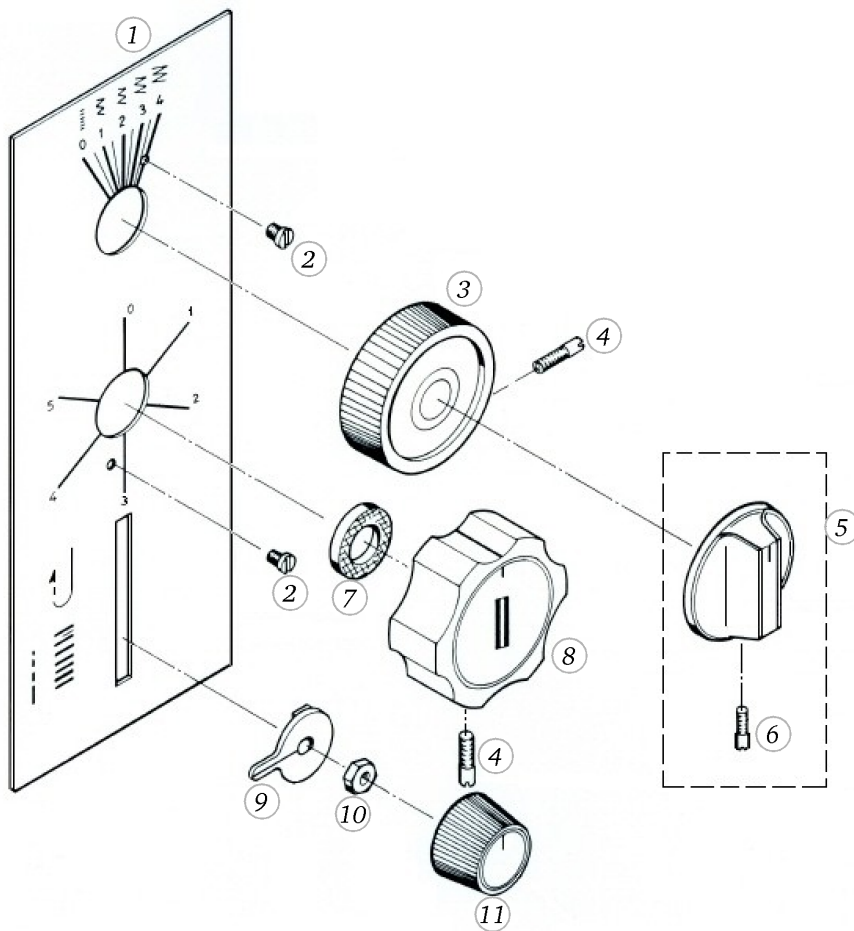

Zig zag width dial

Pos	Item number	Description
1	0032847000	BUTTONHOLE DEVICE CPL.
2	308260030+	SUPPORT PLATE CPL
3	308274030+	AXLE
4	22963813++	WASHER
5	23527253++	CLAMMING RING
6	308264030+	SHIFT KEY LEVER
7	25601303++	TENSION SPRING
8	22954013++	Washer d4.1/D6xs0.5
9	308160030+	SLIDE RING
10	23500853++	Circlips For Shafts d1 2.3 DIN6799 - BN809 Art-No.1284630
11	308266030+	DRAWBACK LEVER
12	20375213++	SCREW
13	308247030+	JUNCTION LASHING
14	308248030+	GUIDE LASHING
15	21300603++	HEXAGONAL SCREW
16	22502313++	HEXAGONAL NUT
17	25539003++	PRESSURE SPRING
18	20352113++	SET SCREW
19	25628103++	TENSION SPRING
20	25625603++	TENSION SPRING
21	23501753++	Circlip For Shafts d1 5 DIN6799 - BN809 Art-No.1284665
22	308306030+	BRAKE LEVER
23	309106031+	DISENGAGEING LEVER
24	308269030+	LCR-ENGAGEING LEVER
25	0001677000	SET COLLAR CPL.
26	20003043++	GRUB SCREW M4X3MM
27	20701513++	FLATHEAD SCREW
28	309119030+	PLATE CAM
29	309120030+	PLATE CAM
30	309118030+	AXLE
31	308263030+	SUPPORT PLATE
32	20702613++	SETSCREW

Zig zag width dial

Pos	Item number	Description
33	309108030+	PAWL
34	25629203++	Spring
35	309111031+	STEERING_LEVER
36	309113030+	TRANSPORT PAWL
37	21055943++	HEAD SHOULDER SCREW
38	25600203++	TENSION SPRING
39	25601703++	TENSION SPRING
40	309092030+	RASTER LEVER
41	25603703++	TENSION SPRING
42	22959213++	WASHER
43	309101030+	CHAGING LEVER
44	309096030+	GRUB SCREW
45	22951923++	Flat Washer d3.2/D 7xs0.5
46	22502013++	Hex Jam Nut M3 Din439b
47	309093031+	LCR-LEVER
48	309105030+	GRUB SCREW
49	22952013++	Flat Washers M3 ISO 7089 - BN14683 Art-No. 1729241
50	21450303++	COUNTERSUNK SCREW