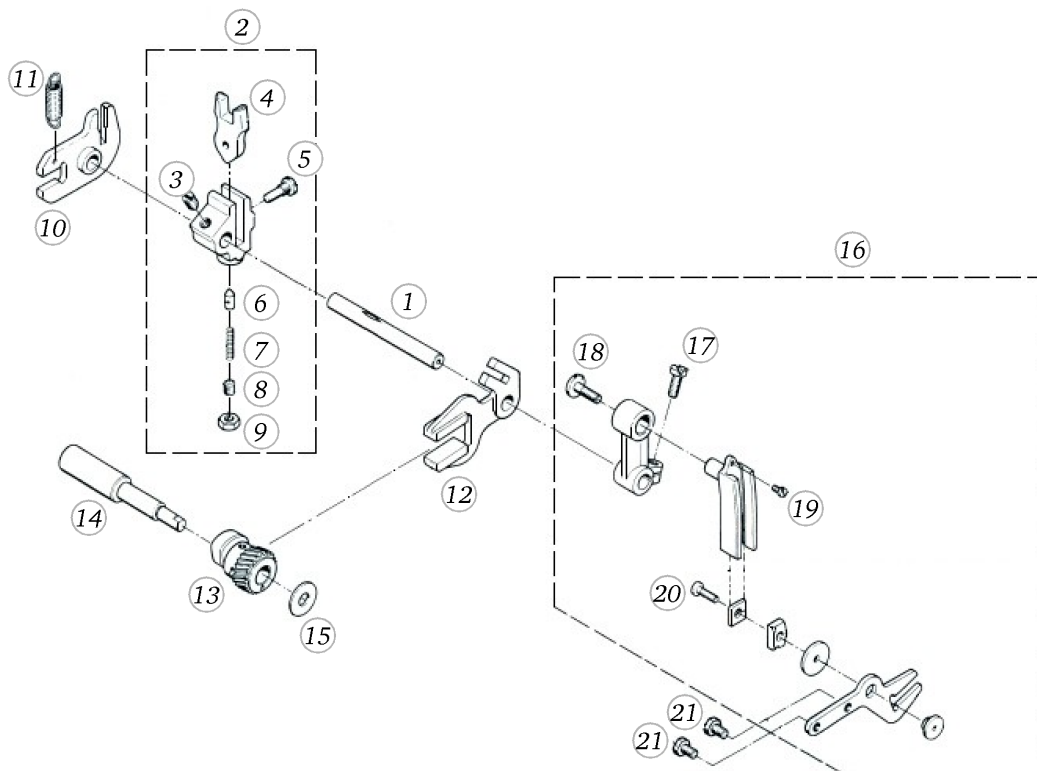

Pos	Item number	Description
1	307005330+	OSC, LEVER AXLE
2	307008240+	FRAME HANDLE CPL.
3	20027143++	GRUB SCREW
4	307009131+	COUPLING HANDLE 930
5	20652843++	SCREW
6	307010030+	PISTON
7	25528903++	PRESSURE SPRING
8	20051143++	GRUB SCREW 5*7
9	22504523++	HEXAGONAL NUT 5*2.5
10	311228031+	TOGGLE LEVER
11	25630103++	TENSION SPRING
12	307007033+	Z.Z. FORK
13	307013030+	SPIRAL GEAR
14	307012030+	SPIRAL GEAR AXLE
15	23127103++	INSULATING WASHER
16	307092047+	ZZ.-CRANK
17	20514313++	OVAL-HEAD SCREW
18	20703043++	SETSCREW
19	20301313++	CYLINDRICAL SCREW
20	21406083++	COUNTERSUNK SCREW
21	21301913++	HEXAGONAL-HEAD SCREW