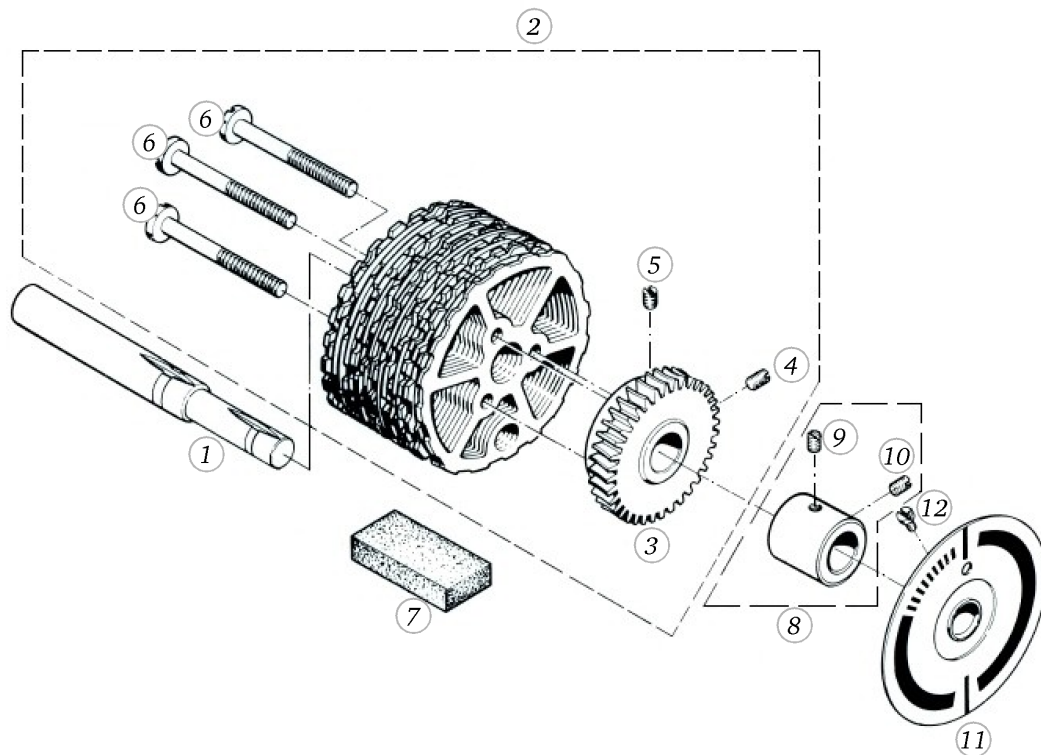

Cam stack

Pos	Item number	Description
1	310051130+	WORM GEAR SHAFT
2	310052140+	CURVED PACKAGE
3	310053030+	WORM GEAR
4	20085743++	GRUB SCREW
5	20026243++	GRUB SCREW 4*6
6	310059030+	HEXAGONAL SCREW
7	310054030+	FOAM RUBBER
8	310278040+	SET COLLAR
9	20026843++	GRUB SCREW
10	20086543++	GRUB SCREW
11	312013030+	Stitch selector
12	20301823++	CYLINDRICAL SCREW 3*4