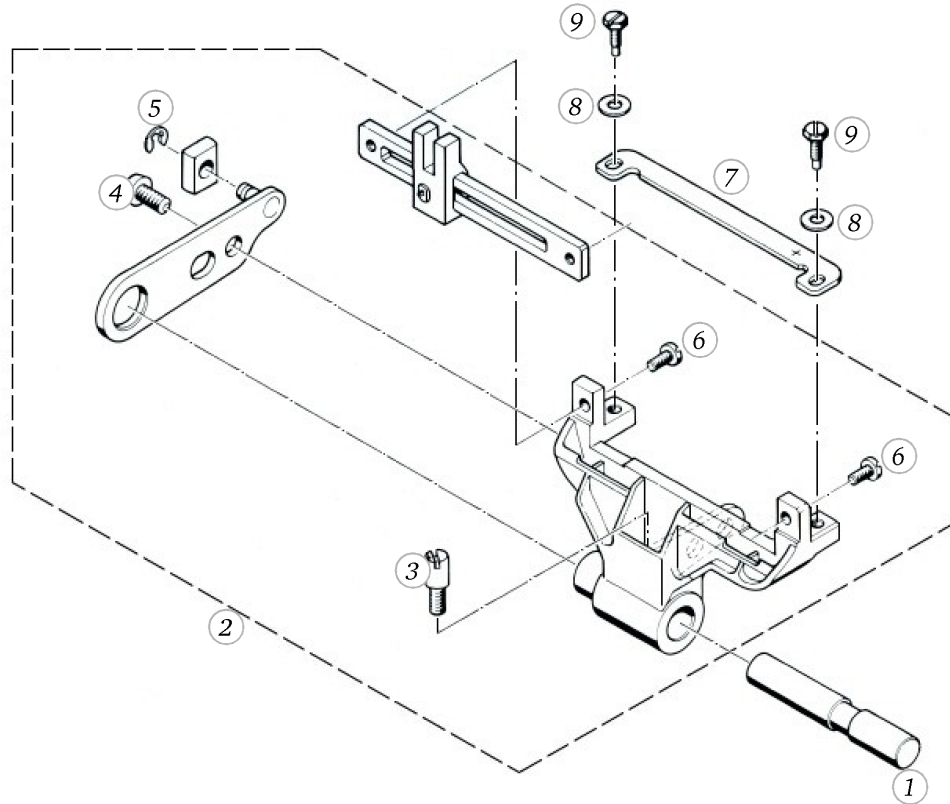

Cam lever

Pos	Item number	Description
1	311009030+	CURVED PIECE LEVER AXLE
2	311253040+	CURVED PIECE LEVER CPL.
3	20003643++	GRUB SCREW M4X8
4	20304113++	SCREW
5	23500853++	Circlips For Shafts d1 2.3 DIN6799 - BN809 Art- No.1284630
6	20300423++	CYLINDRICAL SCREW 2.5*8
7	311225030+	COVER PLATE
8	22951923++	Flat Washer d3.2/D 7xs0.5
9	21300603++	HEXAGONAL SCREW