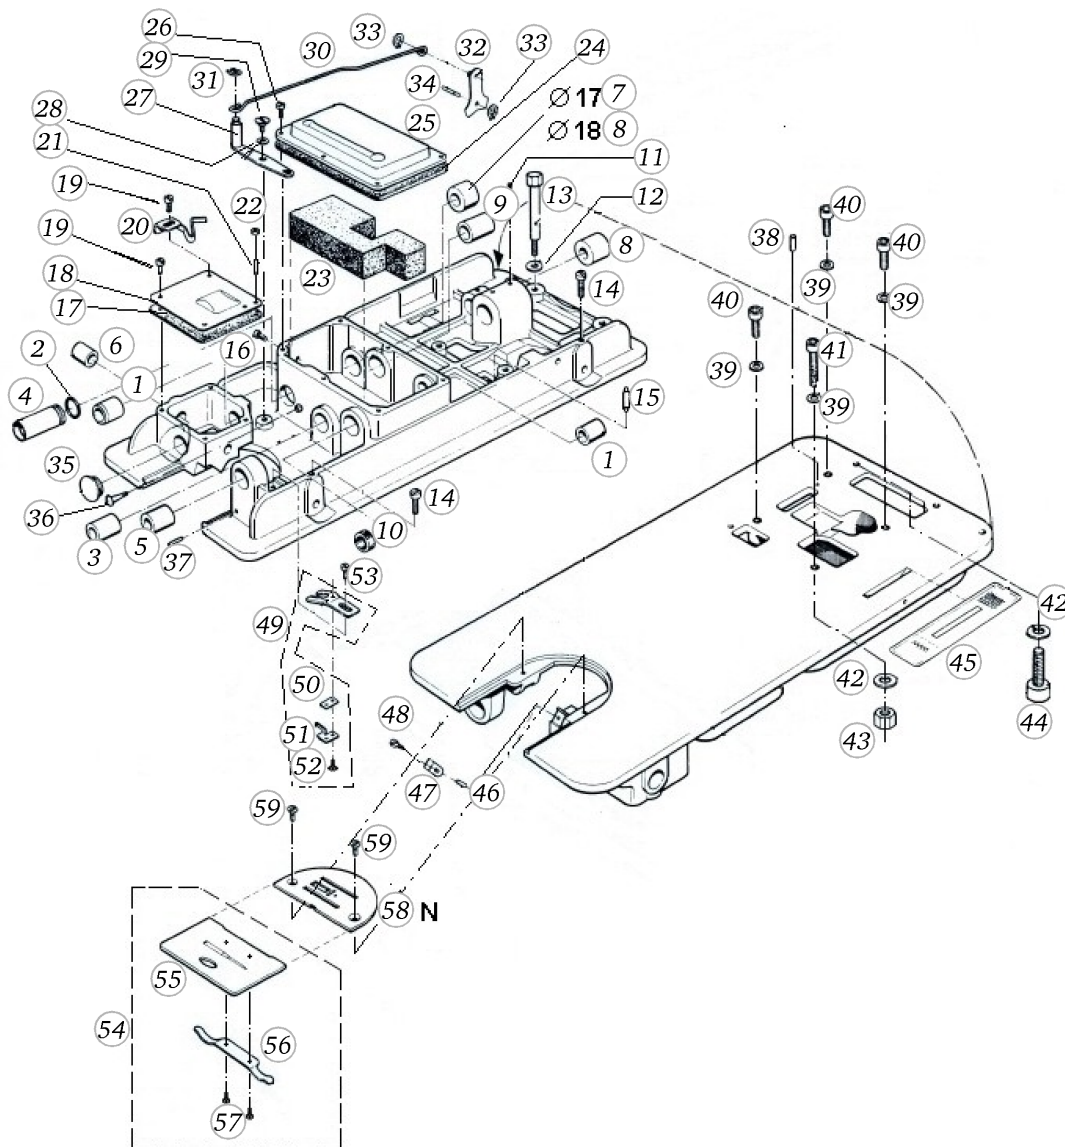

BERNINA 950

Sewing platform

Pos	Item number	Description
34	314177030+	CYLINDRICAL PIN
35	302216030+	COVER
36	24603123++	RIBBET NAIL
37	24880253++	SPIRAL TENSION SPRING
38	301142030+	PIN
39	22959213++	WASHER
40	20405913++	CYLINDRICAL SCREW 6*30
41	20406613++	Cyl. Screw M6x17
42	23276653++	WASHER
43	22505923++	NUT
44	20405713++	CYLINDRICAL SCREW HEXAGON
45	314163231+	SCALE
46	300010031+	OIL FELT
47	317031130+	REFUSE
48	20702323++	SETSCREW
49	0040867000	CAPSULE STOP CPL.
50	317030030+	FEED DOG SPACER
51	317029131+	DISTANCE PIECE
52	20501313++	SCREW
53	20513343++	SCREW
54	302038040+	SLIDE CPL.
55	302038030+	SLIDE BAR
56	302037030+	SLIDE SPRING
57	20502043++	SCREW
58	327128030+	NEEDLE PLATE
59	301002030+	SPECIAL SCREW