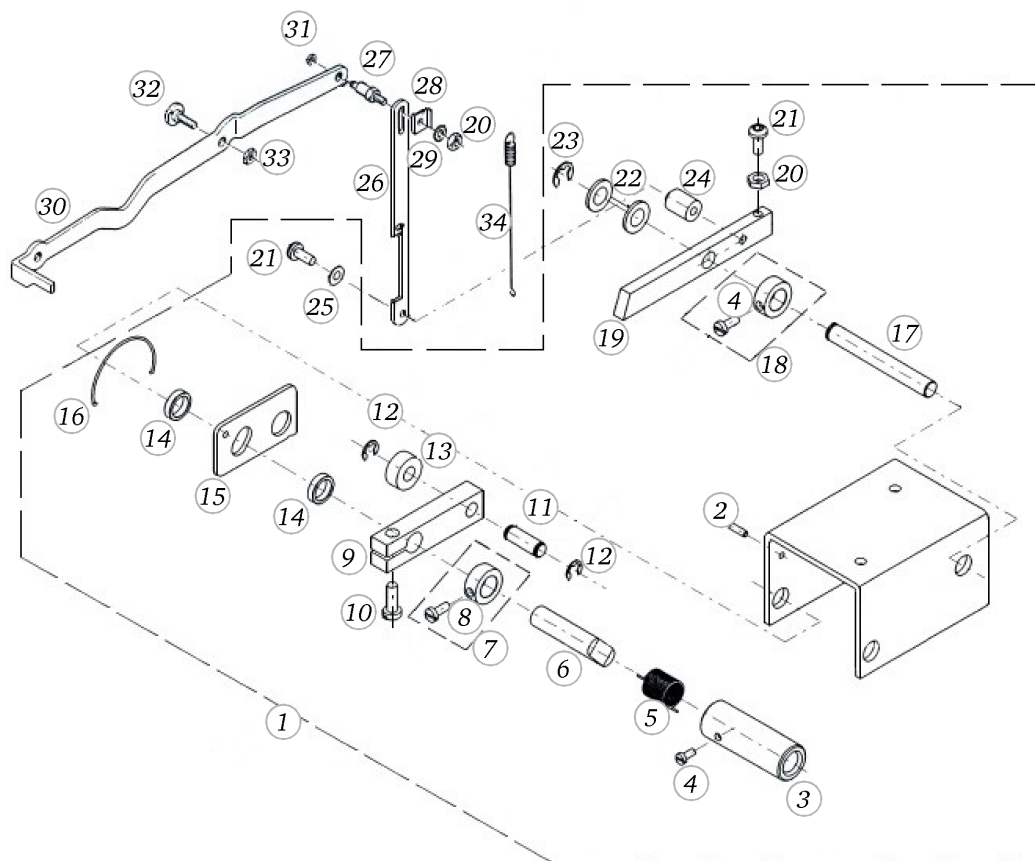

Needle bar and Take up lever

Pos	Item number	Description
1	304263040+	NEEDLE BAR BRACKET
2	0011217000	SET COLAR CPL.4
3	20500353++	Cylinder Head Screw M2x2.5
4	304009130+	AXLE BOLT
5	0068697000	SUPPORT
6	20003443++	GRUB SCREW M4X5MM
7	304257030+	NEEDLE BAR BRACKET
8	20505713++	SCREW
9	23000413++	WASHER
10	304236030+	PULL ROD
11	304018134+	ECCENTER BOLT
12	304024132+	NEEDLE BAR
13	304025034+	THREADED ROD CPL.
14	304029141+	NEEDLE HOLDER CPL.
15	304030032+	NEEDLE MOUNTING
16	304004530+	THREAD GUIDE
17	20350453++	CYLINDRICAL SCREW 2.3*5.5
18	304002532+	NEEDLE HOLDER
19	304202030+	NEEDLE HOLDER SCREW
20	304006133+	TOGGLE BOLT
21	21303083++	HEXAGONAL HEAD SCREW
22	0068727000	TAKE-UP-LEVER 950
23	304034130+	LINK PIN
24	20026243++	GRUB SCREW 4*6
25	0042165000	LINK
26	0011207000	SET COLLAR CPL.
27	20100383++	GRUB SCREW
28	304273030+	WASHER
29	304010132+	TOGGLE LEVER GUIDE
30	20508013++	OVAL-HEAD SCREW

Presser foot bar

Pos	Item number	Description
1	306246030+	AXLE
2	306247030+	DARNING LEVER CPL.
3	306214030+	SLIDE PIECE
4	24877653++	PIN
5	306253030+	DRAWBACK SPRING
6	25600303++	TENSION SPRING
7	306002333+	DISINGAGEING LEVER
8	306000130+	PRESSURE FOOT BAR
9	25544503++	PRESSURE SPRING
10	306007033+	ADJUSTING SCREW
11	306230030+	SHOULDER STUD
12	306271030+	SEWING FOOT CAM
13	20518513++	SCREW
14	306001033+	SEWING FOOT DRIVING
15	20512453++	SCREW
16	306228043+	CLAMPING PIECE
17	306005032+	CLAMPING PIECE
18	20304923++	CYLINDRICAL SCREW M4X10MM
19	24875553++	Spiral Spring Pin 1x4 ISO 8750 - BN874 Art-No. 1323075
20	306225032+	CLAMPING LEVER
21	23227653++	Curved Spring Washers 5.3-8.5x0.25
22	0032855000	Hexagon Screw
23	306256030+	LIFTER LEVER
24	20204143++	SHOULDER STUD