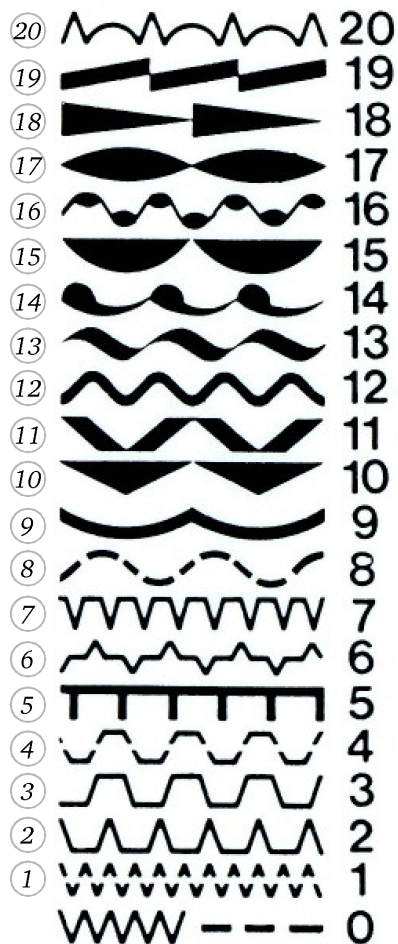

Pos	Item number	Description
1	310243030+	CURVE
2	310244030+	CURVE
3	310245030+	CURVE
4	310246030+	CURVE
5	310247030+	CURVE
6	310248030+	CURVE
7	310249030+	CURVE
8	310250030+	CURVE
9	310251030+	CURVE
10	310252030+	CURVE
11	310253030+	CURVE
12	310254030+	CURVE
13	310255030+	CURVE
14	310256030+	CURVE
15	310257030+	CURVE
16	310258030+	CURVE
17	310259030+	CURVE
18	310260030+	CURVE
19	310261030+	CURVE
20	310262030+	CURVE