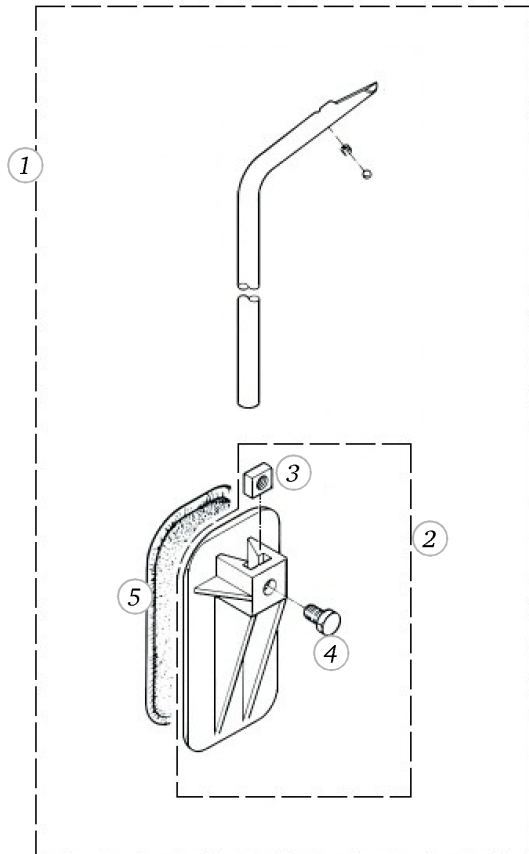

Thread stand

Pos	Item number	Description
1	319140040+	REEL OF COTTON
2	319140030+	SUPPORT
3	23050623++	SLEEVE
4	319135032+	FELT WASHER
5	319139030+	COTTON-REEL PIN
6	22503713++	HEXAGONAL NUT
7	20303713++	CYLINDRICAL SCREW

Pos	Item number	Description
1	320260041+	BOBBIN WINDER ASM.
2	0040987000	ADJUSTING PLATE
3	25541403++	PRESSURE SPRING
4	22964513++	WASHER
5	23509653++	LOCK RING BENZING
6	320242031+	COVER RING
7	320280030+	WASHER
8	320261131+	WINDER SHAFT
9	24589043++	SLOTTED PIN
10	25512103++	PRESSURE SPRING
11	320005030+	PISTON
12	23501153++	Circlips For Shafts d1 3.2 DIN6799 - BN809 Art-No.1284649
13	320284030+	SLEEVE
14	23127303++	INSULATING WASHER
15	0040997000	SET COLLAR CPL.
16	20001543++	GRUB SCREW 3*4
17	25534803++	PRESSURE SPRING
18	320258031+	BOBBIN WINDER WHEEL
19	320079031+	WINDER RING
20	320240031+	CARPET KNIFE
21	23350353++	SERRATED WASHER 3.2X6X0.4
22	20301923++	CYLINDRICAL SCREW
23	320257030+	DISENGAGING LEVER
24	25602503++	TENSION SPRING
25	22954013++	Washer d4.1/D6xs0.5
26	20512913++	SCREW

Pos	Item number	Description
1	0069385200	UPPER ARM COVER 950
2	319090034+	THREAD GUIDE
3	23587653++	LOCK RING BENZING
4	321144030+	COTTER PIN
5	25557903++	PRESSURE SPRING
6	321243030+	LOCKING BOLT
7	24876953++	PIN
8	321003131+	THREAD GUIDE TUBE
9	319131030+	THREAD GUIDE
10	20301223++	CYLINDRICAL SCREW
11	321244030+	COTTER PIN
12	320256040+	SPOOLER PRIMING
13	320254031+	LOCKING BOLT
14	24877353++	SPIRAL TENSION SPRING
15	320241031+	CLAMP BOLT
16	25545003++	Spring
17	320238030+	WEARING BUTTON
18	25523003++	PRESSURE SPRING
19	22507513++	HEXAGONAL NUT
20	321239032+	SLIDE BAR
21	321249031+	TORSION SPRING
22	24601523++	RIBBET NAIL

Pos	Item number	Description
1	0040117003	HINGED PACKING
2	302035130+	HINGED HALF
3	22004303++	SCREW

Pos	Item number	Description
1	0040397000	BELL CRANK CPL.
2	405004131+	PRESSURE PLATE
3	22685083++	NUT M 6
4	21304283++	SCREW
5	306237030+	UPHOLSTERY SHAFT