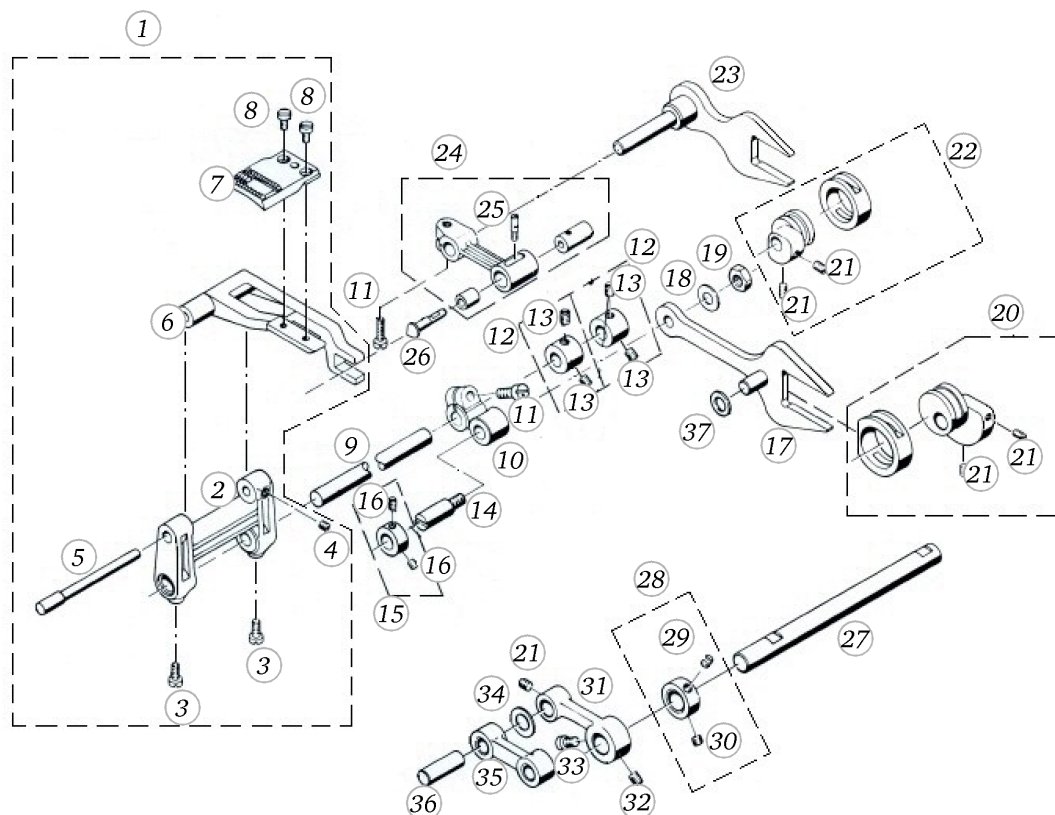

Feed dog unit

Pos	Item number	Description
1	313286041+	FEED DOG FORK CPL.
2	313052230+	SUPPORT FORK
3	20513343++	SCREW
4	20003243++	GRUB SCREW 4*4
5	313053030+	AXLE
6	313286030+	FEED DOG FORK
7	328007032+	FEED DOG
8	20509843++	SCREW
9	313243030+	FEED DOG AXLE
10	313284033+	THRUST LEVER
11	20518243++	SCREW
12	0041677000	SET COLLAR CPL.
13	20005043++	GRUB SCREW 5*0.5*4
14	313281035+	BOLT
15	0040307000	SET COLLAR
16	20003143++	GRUB SCREW 4*3.5
17	313280031+	SUPPORT FORK CL. 940
18	22959483++	WASHER
19	22505513++	HEXAGONAL NUT
20	313245041+	THRUST EXCENTER
21	20005043++	GRUB SCREW 5*0.5*4
21	20005443++	GRUB SCREW 5*5
22	314175042+	LIFT ECCENTER
23	314199031+	LIFTING FORK
24	314178041+	LIFT ARM
25	20203843++	SHOULDER STUD
26	314186030+	COUPLING BOLT
27	313466030+	SHAFT
28	0041327001	SET COLLAR CPL :950
29	20004743++	GRUB SCREW
30	20577353++	CYLINDRICAL SCREW
31	313340030+	STITCH ADJUSTIND LEVER
32	20005343++	GRUB SCREW 5*0.5*5
33	20576943++	SCREW