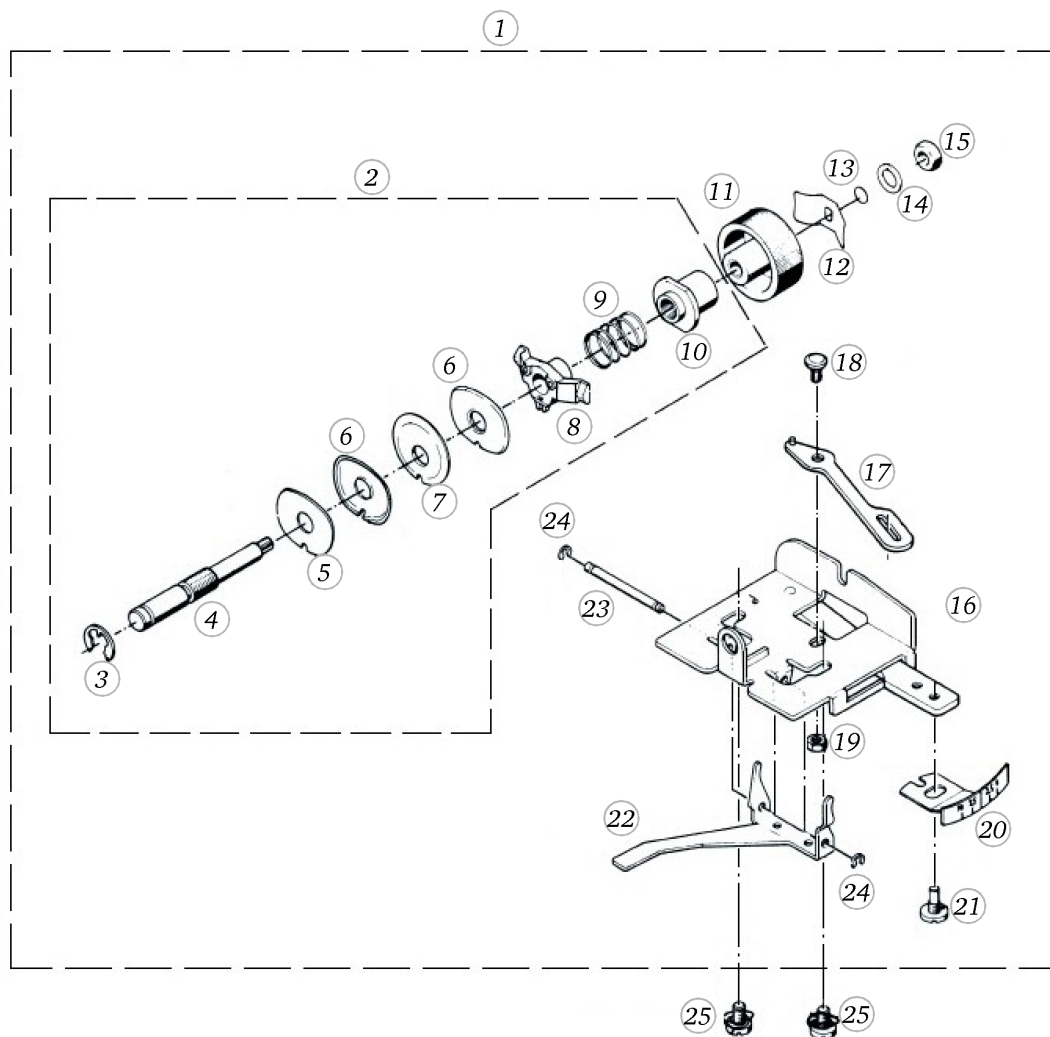

Pos	Item number	Description
1	318214041+	THREAD TIGHTENING CPL.
2	318214041+	THREAD TIGHTENING CPL.
3	23501753++	Circlip For Shafts d1 5 DIN6799 - BN809 Art-No.1284665
4	318202031+	STRECHING AXLE
5	318024130+	DISTANCE WASHER
6	318009131+	THREAD TIGHTENING DISK
7	318010132+	INTERMEDIATE THREAD DISK
8	0067387200	THRUST PIECE
9	25570503++	PRESSURE SPRING
10	318012331+	ADJUSTING NUT
11	318213031+	ADJUSTABLE SCREW
12	318135032+	FLAT SPRING
13	22953513++	WASHER
14	22954683++	Flat Washer M4 DIN 433 - BN726 Art-No. 1269577
15	22503713++	HEXAGONAL NUT
16	318196031+	TENSION SUPPORT
17	318198030+	LEVER
18	318209032+	TIGHT FIT SCREW
19	22502013++	Hex Jam Nut M3 Din439b
20	318207030+	SCALA
21	318206030+	SHOULDER SCREW
22	318205030+	DISENGAGEING LEVER
23	24175613++	CYLINDRICAL PIN
24	23500553++	Circlips For Shafts d1 1.5 DIN6799 - BN809 Art-No.1284614
25	29404083++	ASSEMBLAGE SCREW 4x6