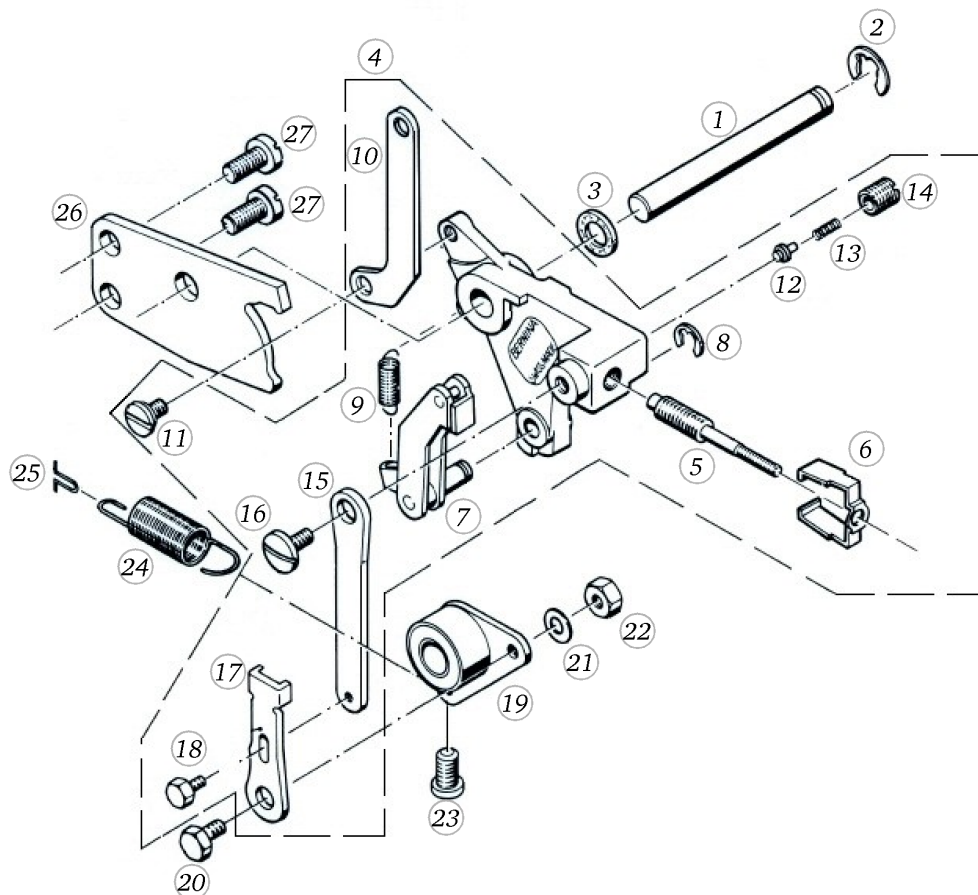

Feed dog unit

Pos	Item number	Description
1	313286041+	FEED DOG FORK CPL.
2	313052230+	SUPPORT FORK
3	20513343++	SCREW
4	20003243++	GRUB SCREW 4*4
5	313053030+	AXLE
6	313286030+	FEED DOG FORK
7	328007032+	FEED DOG
8	20509843++	SCREW
9	313243030+	FEED DOG AXLE
10	313284033+	THRUST LEVER
11	20518243++	SCREW
12	0041677000	SET COLLAR CPL.
13	20005043++	GRUB SCREW 5*0.5*4
14	313281035+	BOLT
15	0040307000	SET COLLAR
16	20003143++	GRUB SCREW 4*3.5
17	313280031+	SUPPORT FORK CL. 940
18	22959483++	WASHER
19	22505513++	HEXAGONAL NUT
20	313245041+	THRUST EXCENTER
21	20005043++	GRUB SCREW 5*0.5*4
21	20005443++	GRUB SCREW 5*5
22	314175042+	LIFT ECCENTER
23	314199031+	LIFTING FORK
24	314178041+	LIFT ARM
25	20203843++	SHOULDER STUD
26	314186030+	COUPLING BOLT
27	313466030+	SHAFT
28	0041327001	SET COLLAR CPL :950
29	20004743++	GRUB SCREW
30	20577353++	CYLINDRICAL SCREW
31	313340030+	STITCH ADJUSTIND LEVER
32	20005343++	GRUB SCREW 5*0.5*5
33	20576943++	SCREW

Pos	Item number	Description
34	22961813++	WASHER
35	313307030+	TOGGLE
36	24134943++	CYNDRICAL PIN
37	22962203++	WASHER

Adjusting lever

Pos	Item number	Description
1	24159243++	CYLINDRICAL PIN
2	23502053++	Circlip For Shafts d1 6 DIN6799 - BN809 Art-No.1284673
3	23129003++	INSULATING WASHER
4	0068827000	ADJUSTING LEVER CPL.
5	313417030+	STOP SCREW
6	313419030+	PROTECTION BOW
7	313405130+	STOP LEVER
8	23501453++	Circlips For Shafts d1 4 DIN6799 - BN809 Art-No.1284657
9	25627303++	TENSION SPRING
10	313418030+	LINK
11	21060153++	CYL.HEAD SHOULDER SCREW
12	313006131+	BRAKING SPIGOT
13	25528303++	PRESSURE SPRING
14	20052143++	GRUB SCREW M6X6MM
15	313471030+	JUNCTION LASHING
16	21149743++	SCREW
17	313470030+	GUIDE LASHING
18	21300313++	HEXAGONAL SCREW
19	0032375000	STEERING LEVER CPL :950
20	313334031+	ECCENTRIC SCREW
21	23226353++	WASHER A4
22	22503513++	HEXAGONAL NUT
23	20577353++	CYLINDRICAL SCREW
24	25652703++	TENSION SPRING
25	311138030+	BOW
26	313468030+	POSITIONING PIN
27	20306983++	CYLINDRICAL SCREW