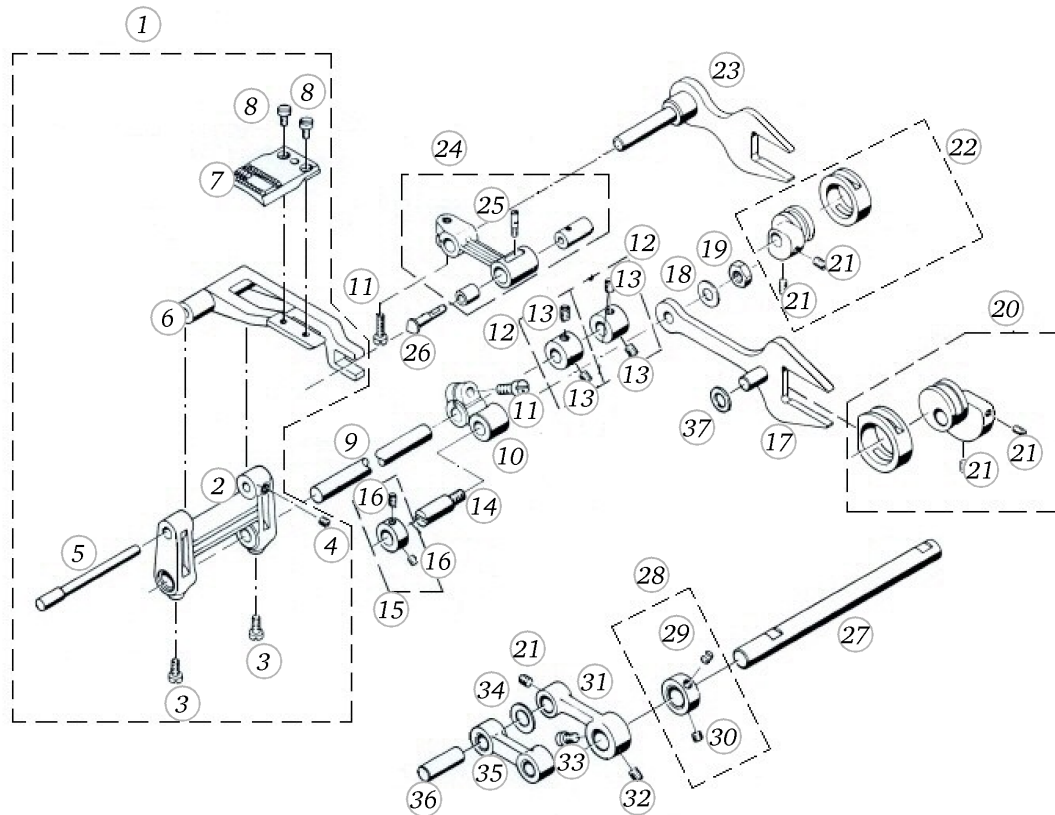

Pos	Item number	Description
34	22961813++	WASHER
35	313307030+	TOGGLE
36	24134943++	CYNDRICAL PIN
37	22962203++	WASHER